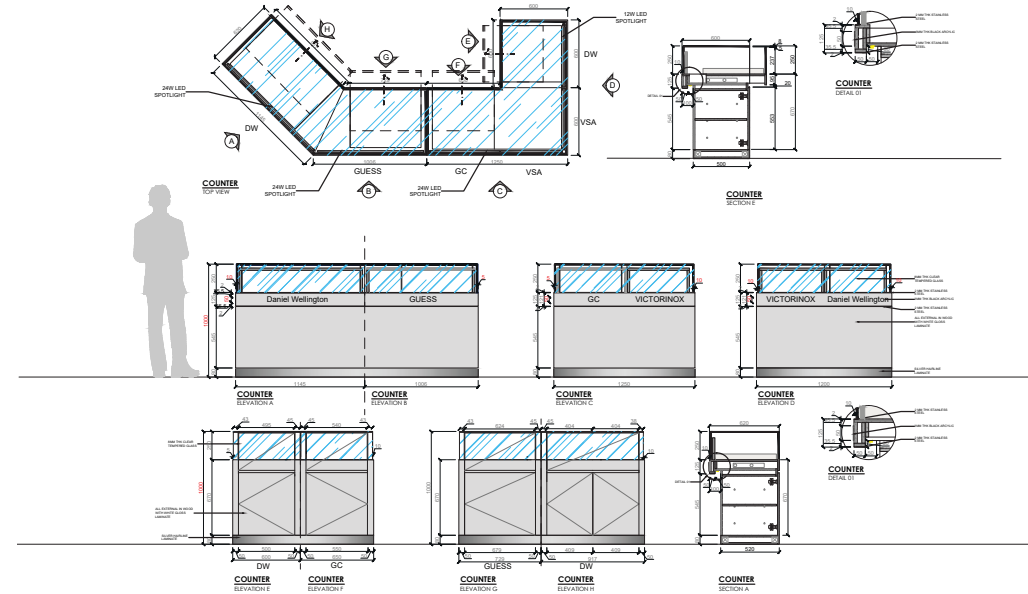

01 LAY OUT PLAN

Symbol	Legend
	Structural Wall
	No Full-height Wall
	Full-height Wall
	No Full-height Wall (New)
	Full-height Wall (New)
	New Dec-Beam / Light Box
	Lease Line
	Existing Lease Line

107-5	8.98 M ²
	96.66 FT ²
CH=4000	FL ±0

02 PERSPECTIVE VIEW

03 ELEVATION

COUNTER
TOP VIEW

- 10 x 10 MM STAINLESS STEEL STRIP BAR
- 10MM THK CLEAR TEMPERED GLASS
- J02. CLOTH

COUNTER
PERSPECTIVE VIEW

COUNTER DETAIL 01
SCALE: 1:5

COUNTER
FRONT VIEW