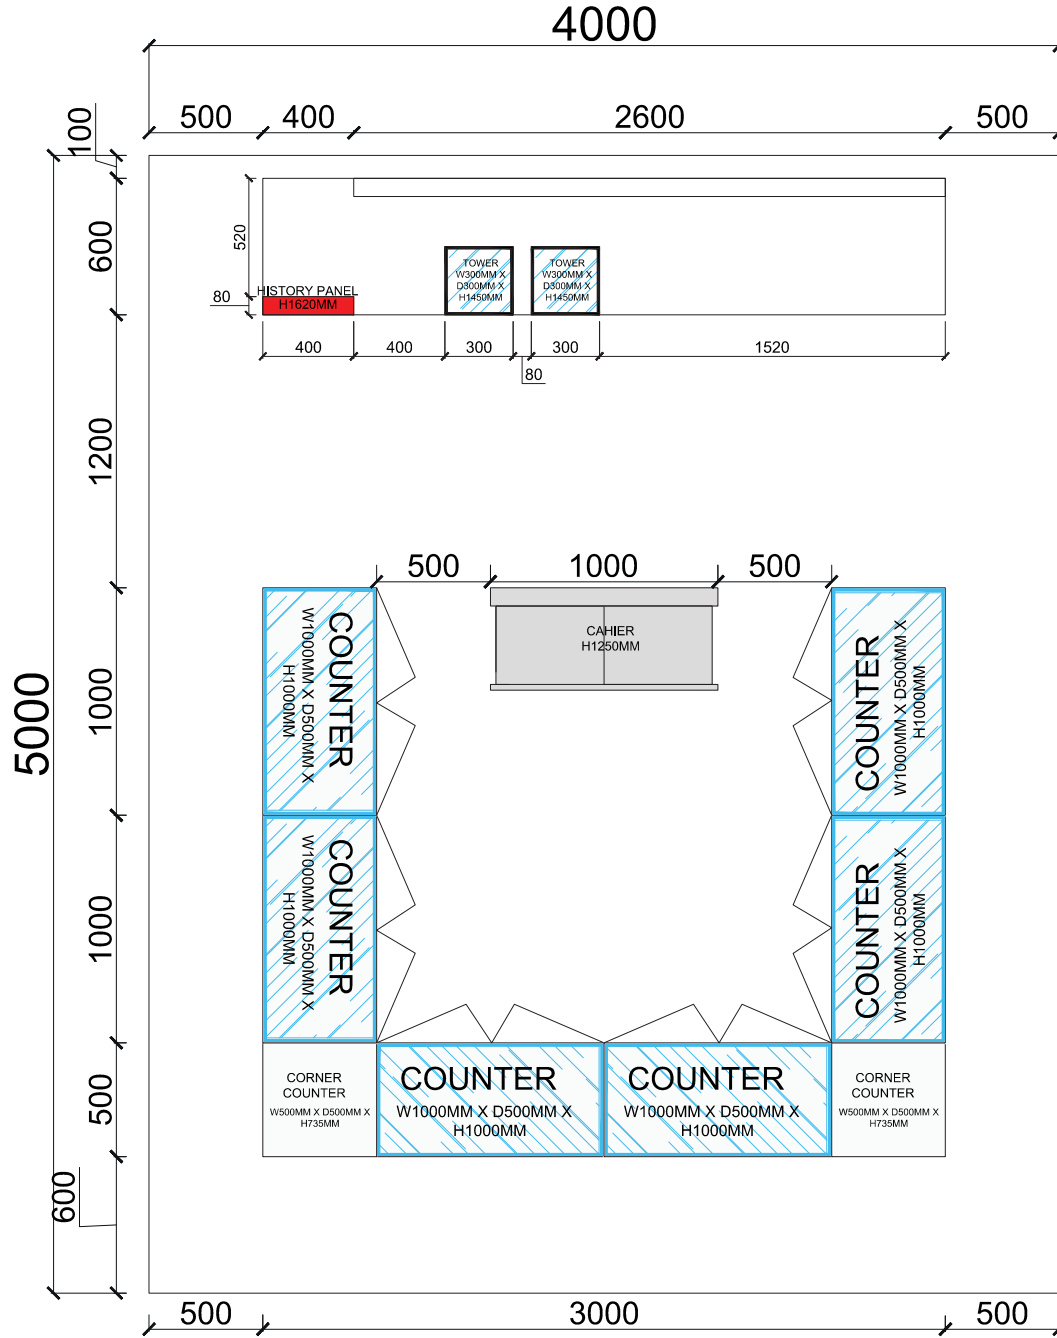

01 LAY OUT PLAN

02 ISOMETRIC VIEW

03 PERSPECTIVE VIEW

TOP VIEW
DISPLAY BACKWALL

DETAIL 01
FRONT

DETAIL 01
SIDE

ELEVATION A
DISPLAY BACKWALL

ELEVATION B
DISPLAY BACKWALL

01 LAY OUT PLAN

02 ISOMETRIC VIEW

03 PERSPECTIVE VIEW

EXHIBITION DESIGN

Location:
VIVO CITY EAST BOULEVARD B

01 LAY OUT PLAN

02 PERSPECTIVE VIEW

Location:
PARKWAY PARADE

ESCALATOR

01 LAY OUT PLAN

THE HOUR GLASS

GIORDANO

02 PERSPECTIVE VIEW

03 FRONT VIEW

04 REAR VIEW

VICTORIA STREET