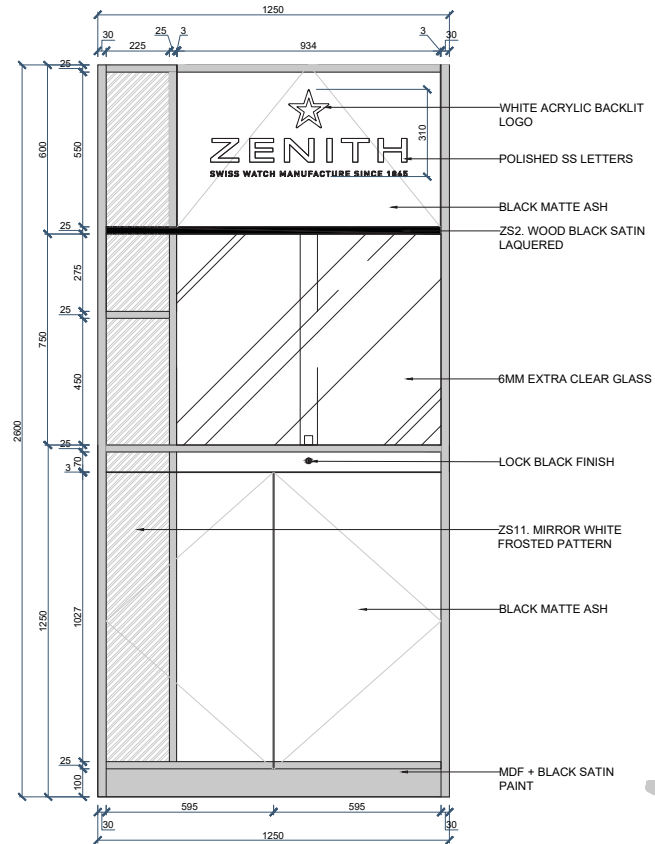

03 SECTION F DETAIL 1
SCALE 1:3

04 SECTION F DETAIL 2
SCALE 1:3

01 SECTION H
FRONT VIEW

02 SECTION H
SIDE VIEW

03 SECTION H DETAIL 01
SCALE 1:3

04 SECTION H DETAIL 02
SCALE 1:3

04 SECTION H DETAIL 03
SCALE 1:3

05 LAYOUT PLAN

06 PERSPECTIVE VIEW

02 ELEVATION

BACKWALL
FRONT VIEW

BACKWALL
FRONT SECTION

BACKWALL
SIDE SECTION

COUNTER
TOP VIEW

COUNTER
REAR VIEW

01 LAY OUT PLAN

02 ISOMETRIC VIEW

03 PERSPECTIVE VIEW

TOP VIEW
DISPLAY BACKWALL

DETAIL 01
FRONT

DETAIL 01
SIDE

ELEVATION A
DISPLAY BACKWALL

ELEVATION B
DISPLAY BACKWALL