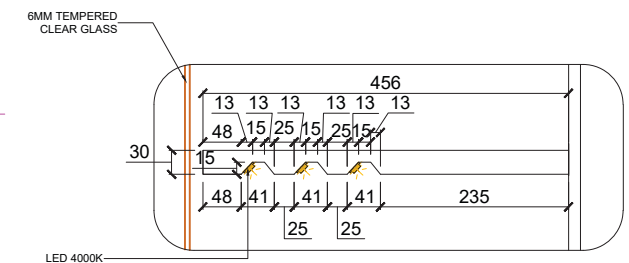

COUNTER
SIDE SECTION

- 10 x 10 MM STAINLESS STEEL STRIP BAR
- 8MM THK CLEAR TEMPERED GLASS
- LOCK
- LOCK
- DETAIL 01

COUNTER
SIDE SECTION

TOWER
FRONT VIEW

TOWER
SIDE SECTION

TOWER
PERSPECTIVE VIEW

01 SECTION B
FRONT VIEW

02 SECTION B
SIDE VIEW

03 SECTION B DETAIL 1
SCALE 1:9

01 SECTION D
FRONT VIEW

02 SECTION D
SIDE VIEW

03 SECTION E-E
FRONT VIEW

04 SECTION E-E
SIDE VIEW

01 SECTION F
FRONT VIEW

02 SECTION F
SIDE VIEW

03 SECTION F DETAIL 1
SCALE 1:3

04 SECTION F DETAIL 2
SCALE 1:3

01 SECTION H
FRONT VIEW

02 SECTION H
SIDE VIEW

03 SECTION H DETAIL 01
SCALE 1:3

04 SECTION H DETAIL 02
SCALE 1:3

04 SECTION H DETAIL 03
SCALE 1:3