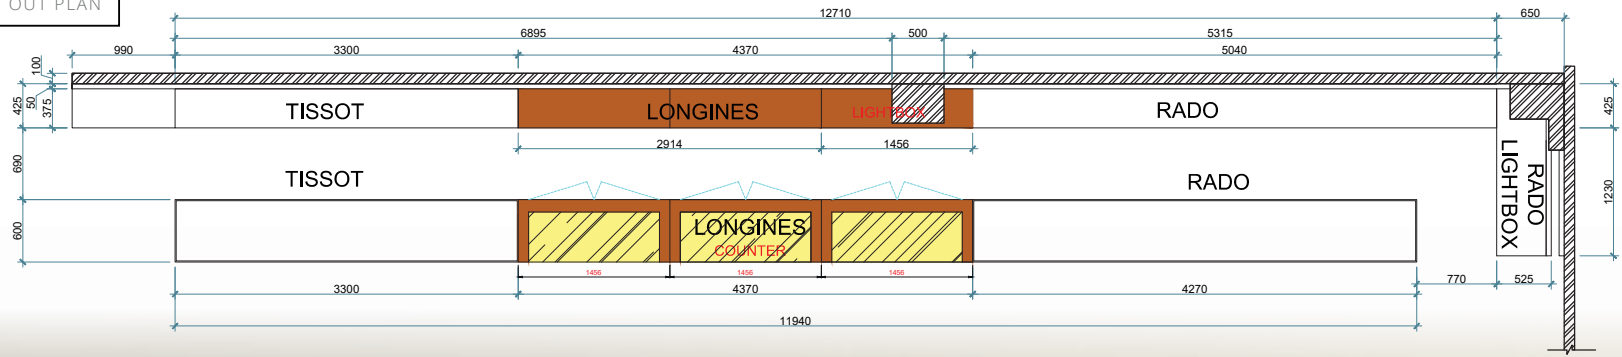

01 LAY OUT PLAN