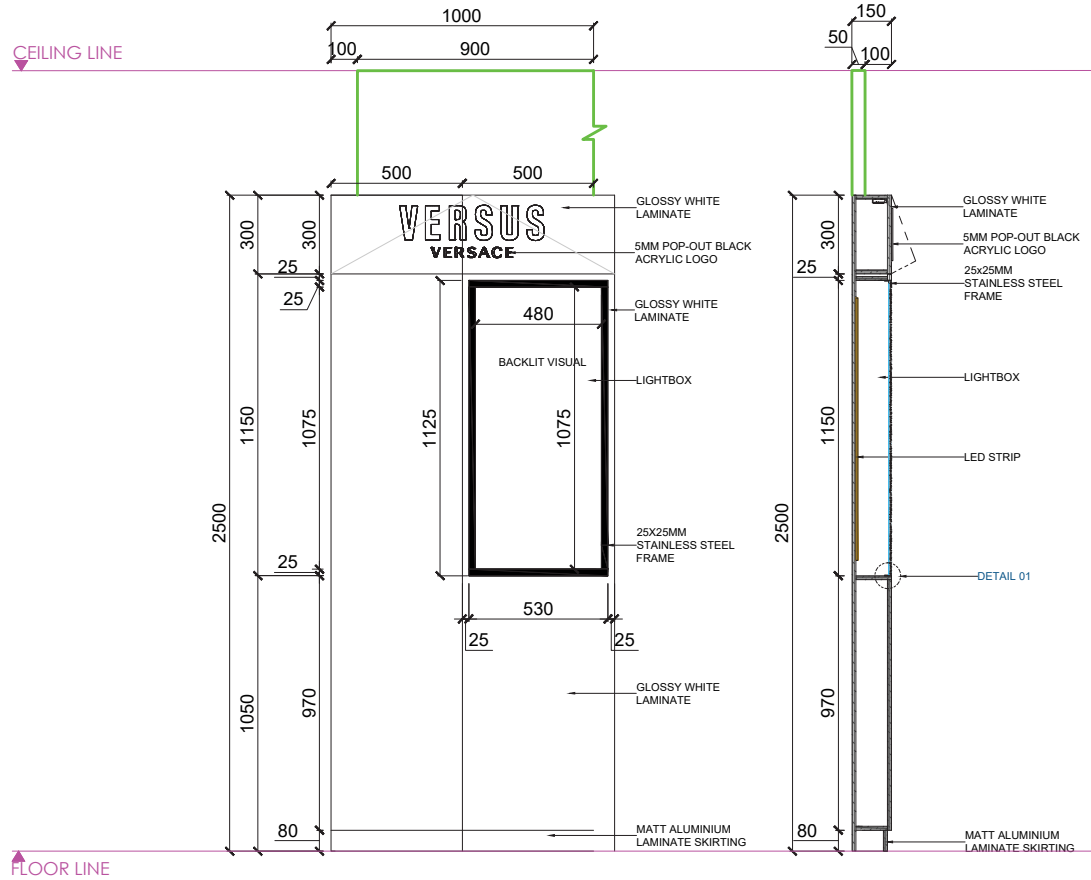

01 LAY OUT PLAN

Symbol	Legend
	Structural Wall
	No Full-height Wall
	Full-height Wall
	No Full-height Wall (New)
	Full-height Wall (New)
	New Dec-Beam / Light Box
	Lease Line
	Existing Lease Line

107-5	8.98 M ²
	96.66 FT ²
CH=4000	FL ±0

- 10 x 10 MM STAINLESS STEEL STRIP BAR
- 8MM THK CLEAR TEMPERED GLASS
- WHITE LAMINATE
- 5MM THK BRUSH STAINLESS STEEL
- J01. LAMINATE
- J01. LAMINATE

COUNTER
REAR VIEW

- 10 x 10 MM STAINLESS STEEL STRIP BAR
- 8MM THK CLEAR TEMPERED GLASS
- WHITE LAMINATE
- LOCK
- J01. LAMINATE

COUNTER
SIDE SECTION

- 10 x 10 MM STAINLESS STEEL STRIP BAR
- 8MM THK CLEAR TEMPERED GLASS
- LOCK
- LOCK
- DETAIL 01

COUNTER
SIDE SECTION

TOWER
FRONT VIEW

TOWER
SIDE SECTION

TOWER
PERSPECTIVE VIEW

01 SECTION B
FRONT VIEW

02 SECTION B
SIDE VIEW

03 SECTION B DETAIL 1
SCALE 1:9

01 SECTION D
FRONT VIEW

02 SECTION D
SIDE VIEW

03 SECTION E-E
FRONT VIEW

04 SECTION E-E
SIDE VIEW

01 SECTION F
FRONT VIEW

02 SECTION F
SIDE VIEW