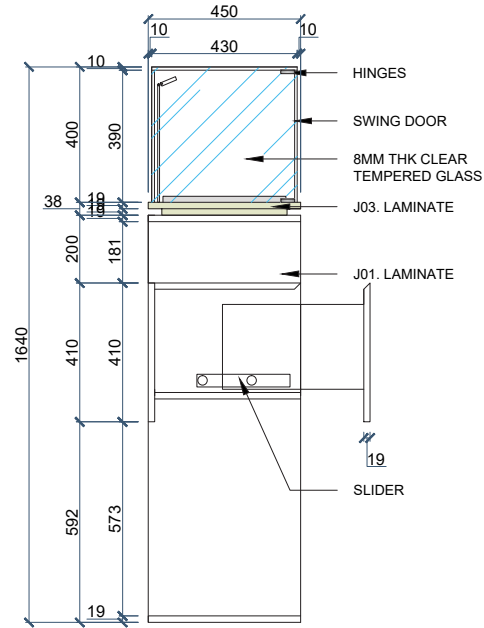

COUNTER
SIDE SECTION

- 10 x 10 MM STAINLESS STEEL STRIP BAR
- 8MM THK CLEAR TEMPERED GLASS
- LOCK
- LOCK
- DETAIL 01

COUNTER
SIDE SECTION

TOWER
FRONT VIEW

TOWER
SIDE SECTION

TOWER
PERSPECTIVE VIEW

01 SECTION B
FRONT VIEW

02 SECTION B
SIDE VIEW

03 SECTION B DETAIL 1
SCALE 1:9

01 SECTION D
FRONT VIEW

02 SECTION D
SIDE VIEW

03 SECTION E-E
FRONT VIEW

04 SECTION E-E
SIDE VIEW

01 SECTION F
FRONT VIEW

02 SECTION F
SIDE VIEW