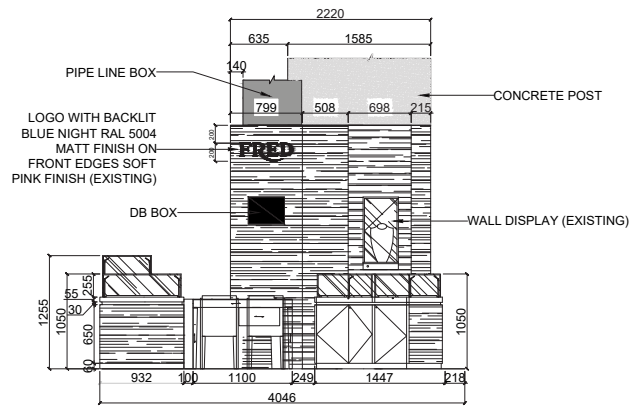

01 LAY OUT PLAN