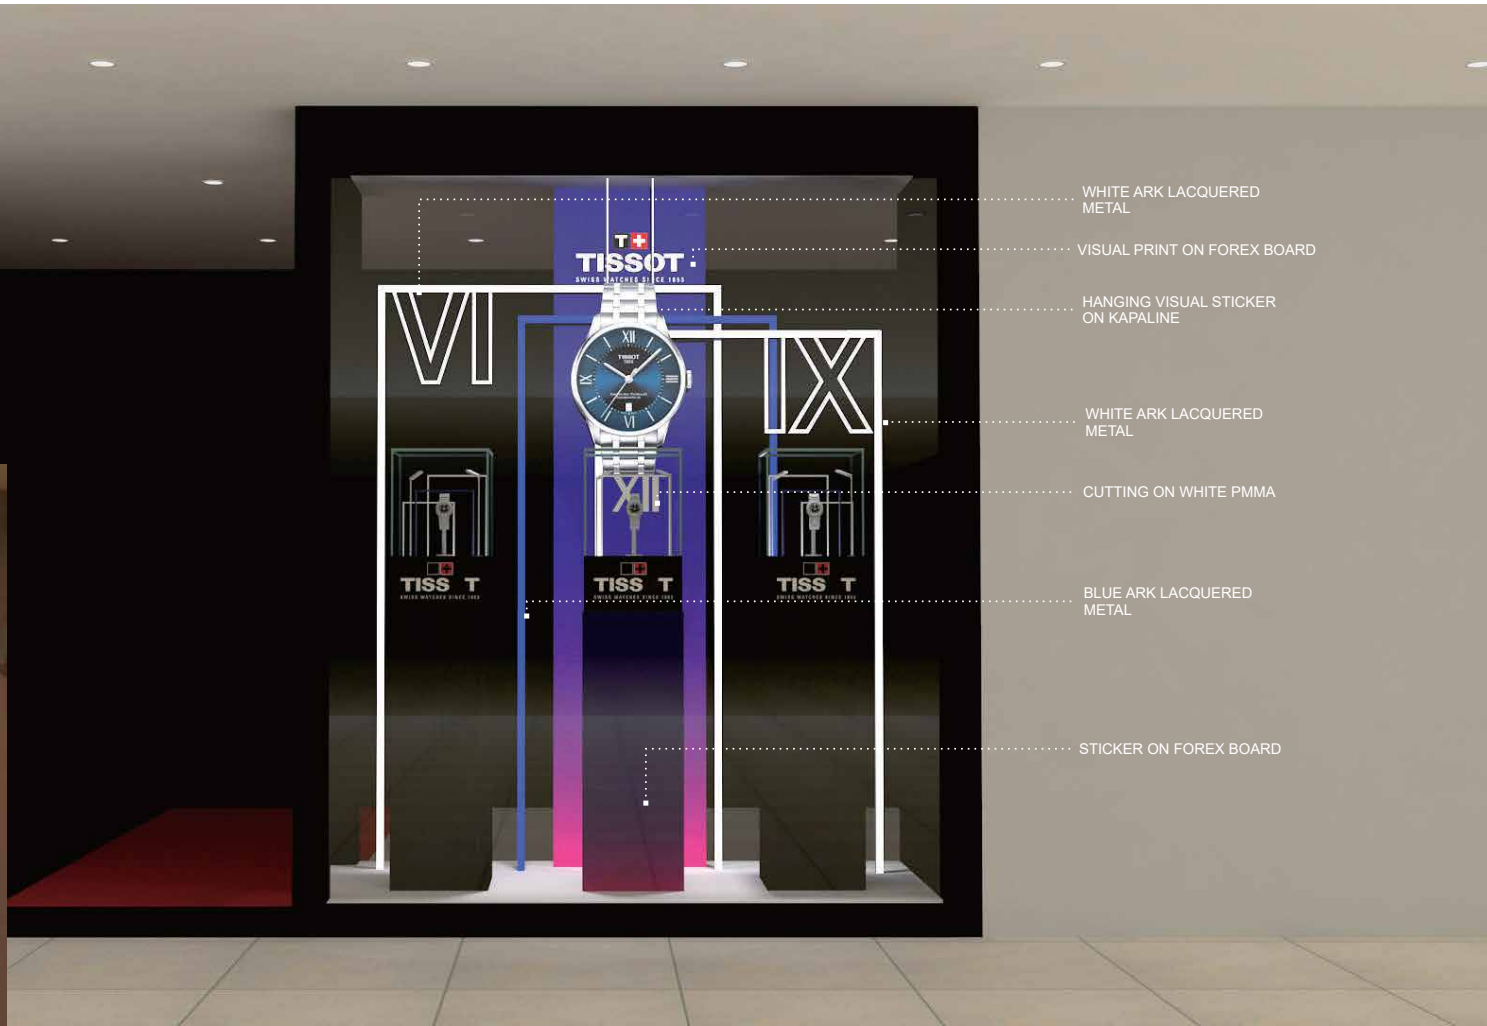

RED DIE CUT STICKER

VISUAL PRINT ON FOREX BOARD

PRINT & CUT STICKER

PRINT & CUT STICKER

Location:
TISSOT BOUTIQUE - ION ORCHARD

Location:
TISSOT BOUTIQUE - PLAZA SINGAPURA

01 PERSPECTIVE VIEW

02 ACTUAL PHOTO