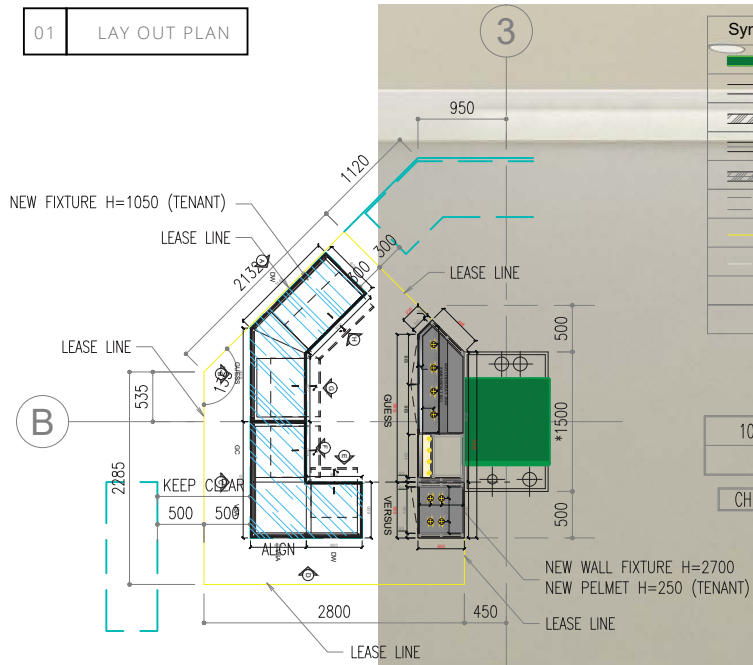

02 PERSPECTIVE VIEW

Location:
SWISS WATCH GALLERY - RESORTS WORLD SENTOSA

01 LAY OUT PLAN

02 PERSPECTIVE VIEW

01 PERSPECTIVE VIEW

02 LAY OUT PLAN

03 ACTUAL PHOTO

Location:
TAKASHIMAYA NGEE ANN CITY

01 LAY OUT PLAN

Symbol	Legend
	Structural Wall
	No Full-height Wall
	Full-height Wall
	No Full-height Wall (New)
	Full-height Wall (New)
	New Dec-Beam / Light Box
	Lease Line
	Existing Lease Line

107-5	8.98 M ²
	96.66 FT ²
CH=4000	FL ±0