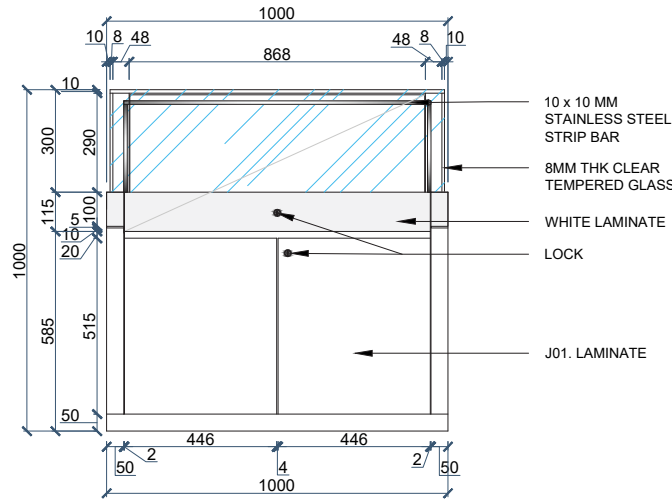

01 LAY OUT PLAN

Symbol	Legend
	Structural Wall
	No Full-height Wall
	Full-height Wall
	No Full-height Wall (New)
	Full-height Wall (New)
	New Dec-Beam / Light Box
	Lease Line
	Existing Lease Line

107-5	8.98 M ²
	96.66 FT ²
CH=4000	FL ±0

02 PERSPECTIVE VIEW

03 ELEVATION

COUNTER
TOP VIEW

- 10 x 10 MM STAINLESS STEEL STRIP BAR
- 10MM THK CLEAR TEMPERED GLASS
- J02. CLOTH

COUNTER
PERSPECTIVE VIEW

COUNTER DETAIL 01
SCALE: 1:5

COUNTER
FRONT VIEW

- 10 x 10 MM STAINLESS STEEL STRIP BAR
- 8MM THK CLEAR TEMPERED GLASS
- WHITE LAMINATE
- 5MM THK BRUSH STAINLESS STEEL
- J01. LAMINATE
- J01. LAMINATE

COUNTER
REAR VIEW

- 10 x 10 MM STAINLESS STEEL STRIP BAR
- 8MM THK CLEAR TEMPERED GLASS
- WHITE LAMINATE
- LOCK
- J01. LAMINATE