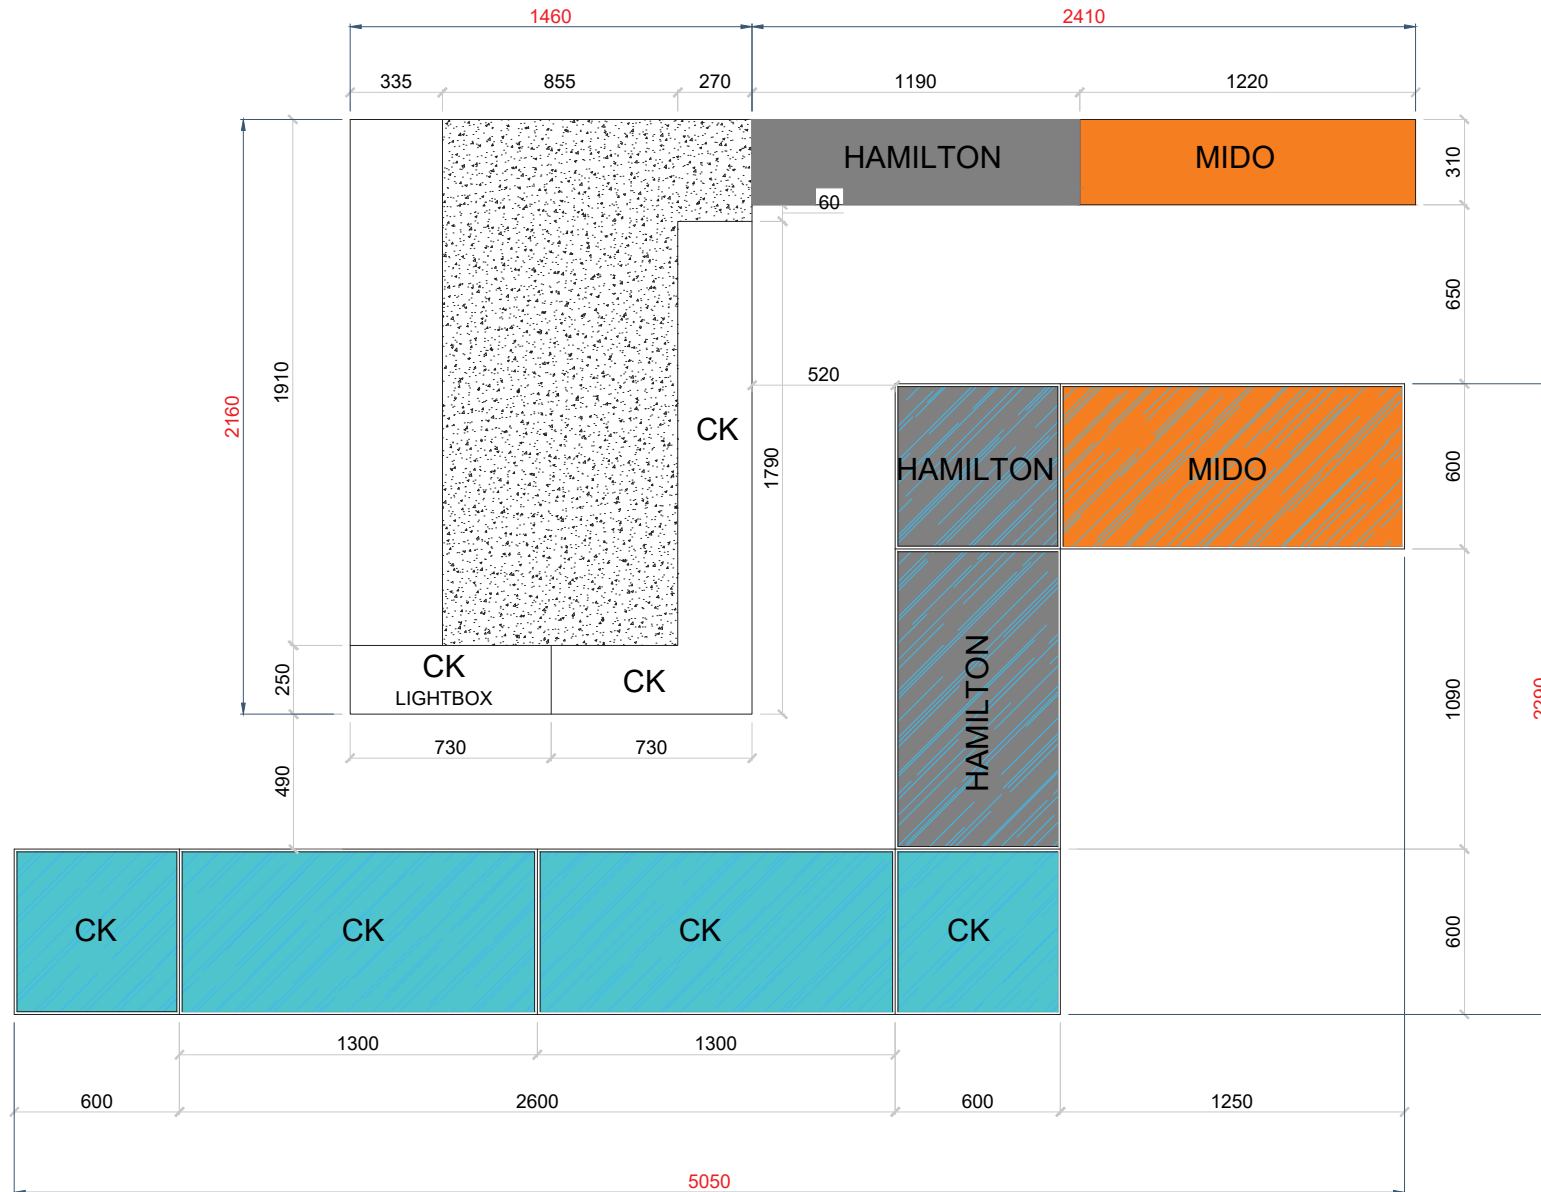

01 LAY OUT PLAN