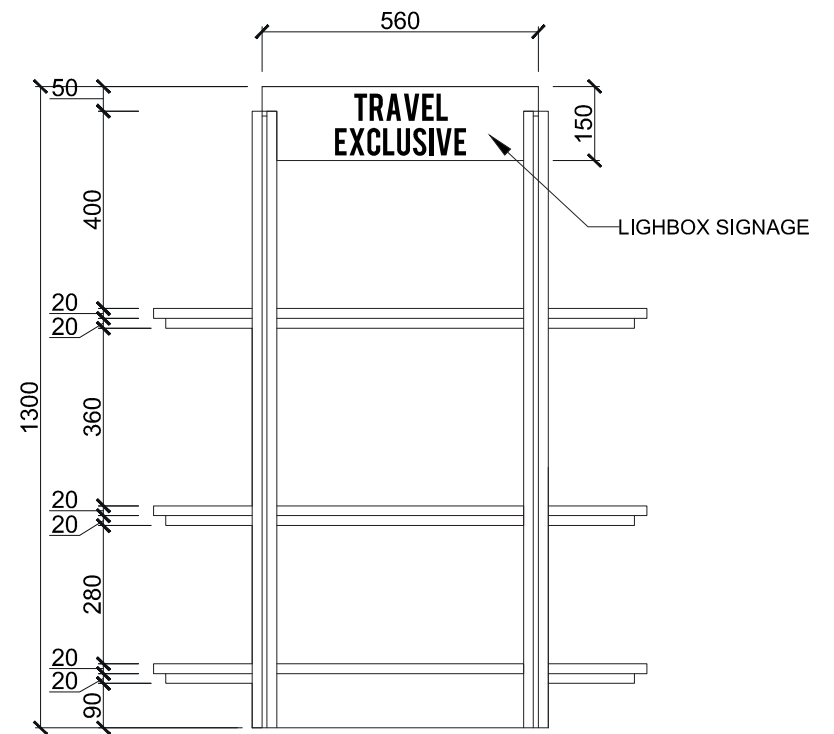

02 PERSPECTIVE VIEW

Location:
SWISS WATCH GALLERY - RESORTS WORLD SENTOSA

01 LAY OUT PLAN

02 PERSPECTIVE VIEW

01 PERSPECTIVE VIEW

02 LAY OUT PLAN

03 ACTUAL PHOTO

Location:
TAKASHIMAYA NGEE ANN CITY

01 LAY OUT PLAN

Symbol	Legend
	Structural Wall
	No Full-height Wall
	Full-height Wall
	No Full-height Wall (New)
	Full-height Wall (New)
	New Dec-Beam / Light Box
	Lease Line
	Existing Lease Line

107-5	8.98 M ²
	96.66 FT ²
CH=4000	FL ±0