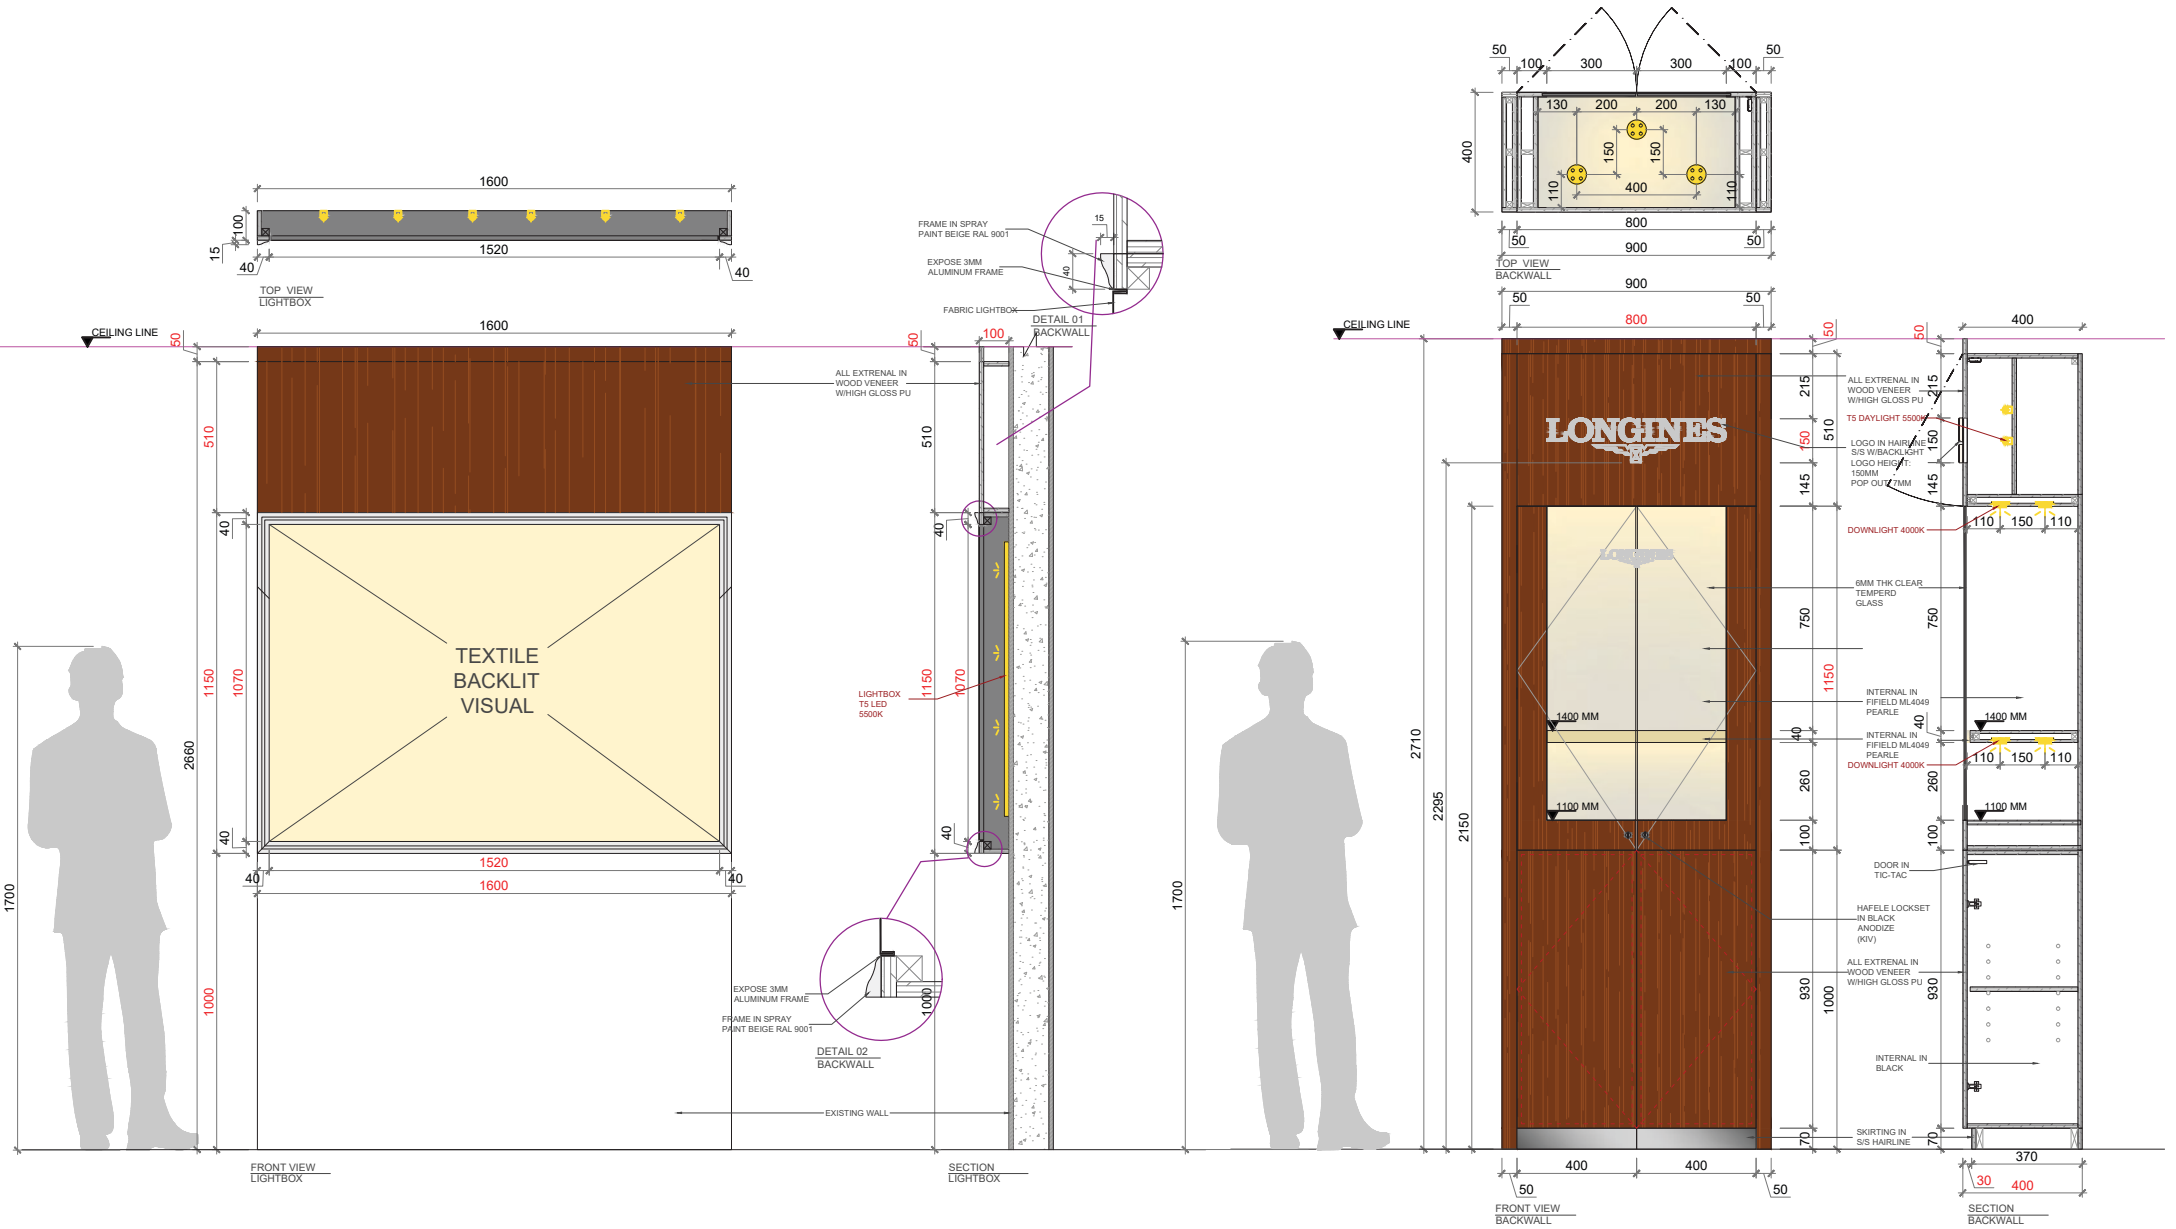

01 LAY OUT PLAN

Symbol	Legend
	Structural Wall
	No Full-height Wall
	Full-height Wall
	No Full-height Wall (New)
	Full-height Wall (New)
	New Dec-Beam / Light Box
	Lease Line
	Existing Lease Line

107-5	8.98 M ²
	96.66 FT ²
CH=4000	FL ±0

05 LAYOUT PLAN

06 PERSPECTIVE VIEW

02 ELEVATION

BACKWALL
FRONT VIEW

BACKWALL
FRONT SECTION

BACKWALL
SIDE SECTION

COUNTER
TOP VIEW

COUNTER
REAR VIEW

COUNTER
SIDE VIEW

COUNTER
FRONT VIEW

COUNTER
REAR SECTION

COUNTER
SIDE SECTION

01 LAY OUT PLAN

02 PERSPECTIVE VIEW

ROADSHOW/ EXHIBITION DESIGN

2017 - 2018

01 LAY OUT PLAN

02 ISOMETRIC VIEW

03 PERSPECTIVE VIEW

TOP VIEW
DISPLAY BACKWALL

DETAIL 01
FRONT

DETAIL 01
SIDE

ELEVATION A
DISPLAY BACKWALL

ELEVATION B
DISPLAY BACKWALL