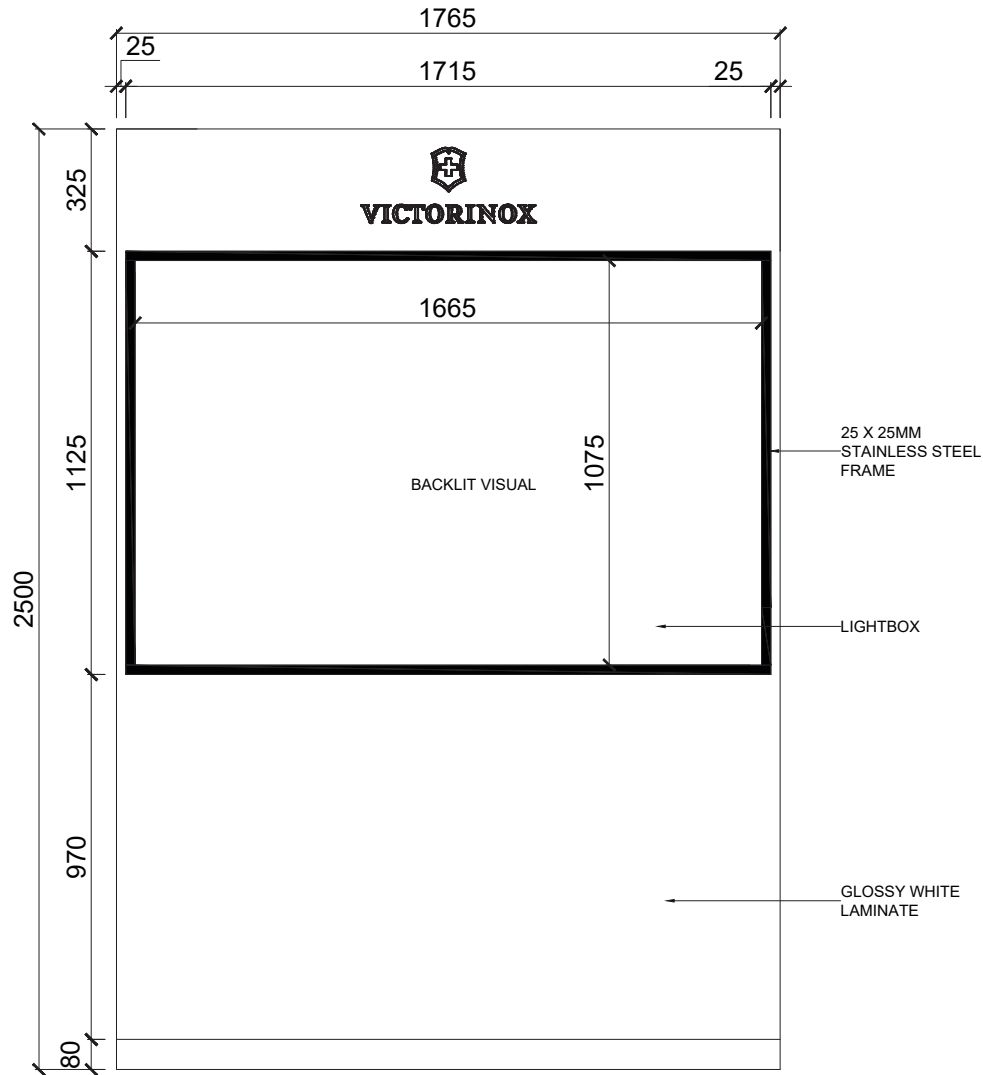

01 LAY OUT PLAN

Symbol	Legend
	Structural Wall
	No Full-height Wall
	Full-height Wall
	No Full-height Wall (New)
	Full-height Wall (New)
	New Dec-Beam / Light Box
	Lease Line
	Existing Lease Line

107-5	8.98 M ²
	96.66 FT ²
CH=4000	FL ±0

02 SECTION B
SIDE VIEW

03 SECTION B DETAIL 1
SCALE 1:9

01 SECTION D
FRONT VIEW

02 SECTION D
SIDE VIEW

03 SECTION E-E
FRONT VIEW

04 SECTION E-E
SIDE VIEW

01 SECTION F
FRONT VIEW

02 SECTION F
SIDE VIEW

03 SECTION F DETAIL 1
SCALE 1:3

04 SECTION F DETAIL 2
SCALE 1:3

01 SECTION H
FRONT VIEW

02 SECTION H
SIDE VIEW

03 SECTION H DETAIL 01
SCALE 1:3

04 SECTION H DETAIL 02
SCALE 1:3

04 SECTION H DETAIL 03
SCALE 1:3