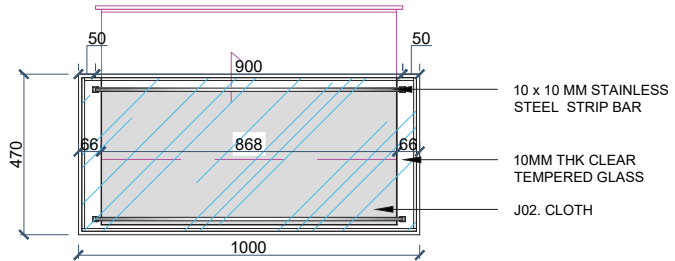

COUNTER
TOP VIEW

- 10 x 10 MM STAINLESS STEEL STRIP BAR
- 10MM THK CLEAR TEMPERED GLASS
- J02. CLOTH