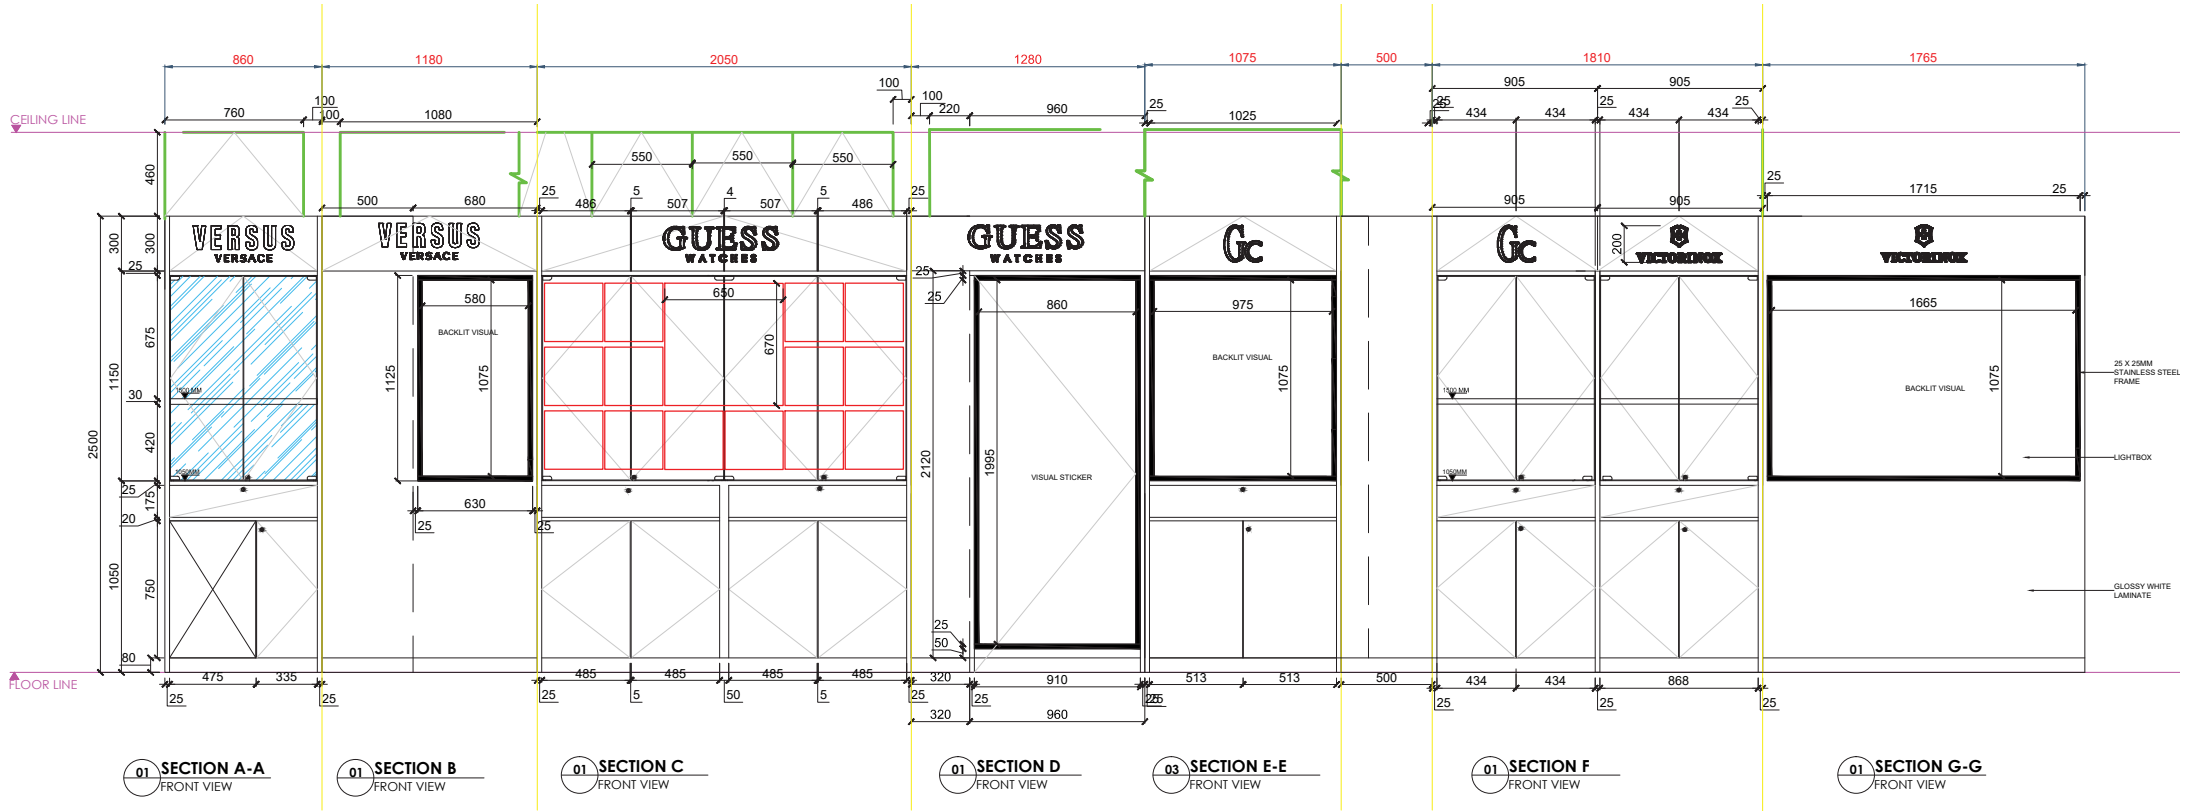

01 LAY OUT PLAN

Symbol	Legend
	Structural Wall
	No Full-height Wall
	Full-height Wall
	No Full-height Wall (New)
	Full-height Wall (New)
	New Dec-Beam / Light Box
	Lease Line
	Existing Lease Line

107-5	8.98 M ²
	96.66 FT ²
CH=4000	FL ±0

- 10 x 10 MM STAINLESS STEEL STRIP BAR
- 8MM THK CLEAR TEMPERED GLASS
- WHITE LAMINATE
- 5MM THK BRUSH STAINLESS STEEL
- J01. LAMINATE
- J01. LAMINATE

COUNTER
REAR VIEW

- 10 x 10 MM STAINLESS STEEL STRIP BAR
- 8MM THK CLEAR TEMPERED GLASS
- WHITE LAMINATE
- LOCK
- J01. LAMINATE

COUNTER
SIDE SECTION

- 10 x 10 MM STAINLESS STEEL STRIP BAR
- 8MM THK CLEAR TEMPERED GLASS
- LOCK
- LOCK
- DETAIL 01

COUNTER
SIDE SECTION

TOWER
FRONT VIEW

TOWER
SIDE SECTION

TOWER
PERSPECTIVE VIEW

01 SECTION B
FRONT VIEW

01 LAY OUT PLAN

02 ISOMETRIC VIEW

03 PERSPECTIVE VIEW

TOP VIEW
DISPLAY BACKWALL

DETAIL 01
FRONT

DETAIL 01
SIDE

ELEVATION A
DISPLAY BACKWALL

ELEVATION B
DISPLAY BACKWALL