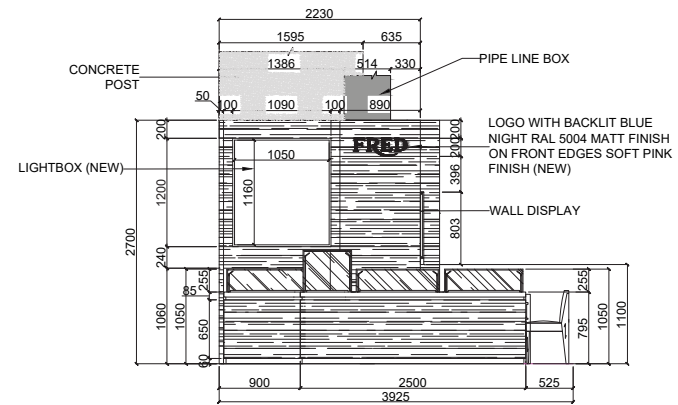

01 LAY OUT PLAN