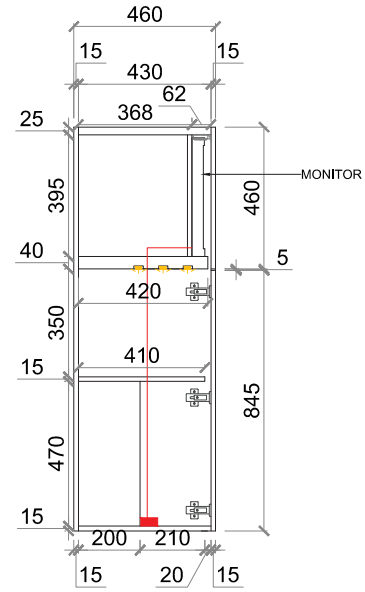

02 PERSPECTIVE VIEW

Location:
SWISS WATCH GALLERY - RESORTS WORLD SENTOSA

01 LAY OUT PLAN

02 PERSPECTIVE VIEW

01 PERSPECTIVE VIEW

02 LAY OUT PLAN

03 ACTUAL PHOTO

Location:
TAKASHIMAYA NGEE ANN CITY

01 LAY OUT PLAN

Symbol	Legend
	Structural Wall
	No Full-height Wall
	Full-height Wall
	No Full-height Wall (New)
	Full-height Wall (New)
	New Dec-Beam / Light Box
	Lease Line
	Existing Lease Line

107-5	8.98 M ²
	96.66 FT ²
CH=4000	FL ±0