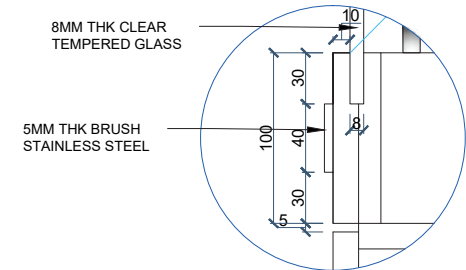

01 LAY OUT PLAN

Symbol	Legend
	Structural Wall
	No Full-height Wall
	Full-height Wall
	No Full-height Wall (New)
	Full-height Wall (New)
	New Dec-Beam / Light Box
	Lease Line
	Existing Lease Line

107-5	8.98 M ²
	96.66 FT ²
CH=4000	FL ±0

02 PERSPECTIVE VIEW

03 ELEVATION

COUNTER
TOP VIEW

- 10 x 10 MM STAINLESS STEEL STRIP BAR
- 10MM THK CLEAR TEMPERED GLASS
- J02. CLOTH

COUNTER
PERSPECTIVE VIEW

COUNTER DETAIL 01
SCALE: 1:5

COUNTER
FRONT VIEW