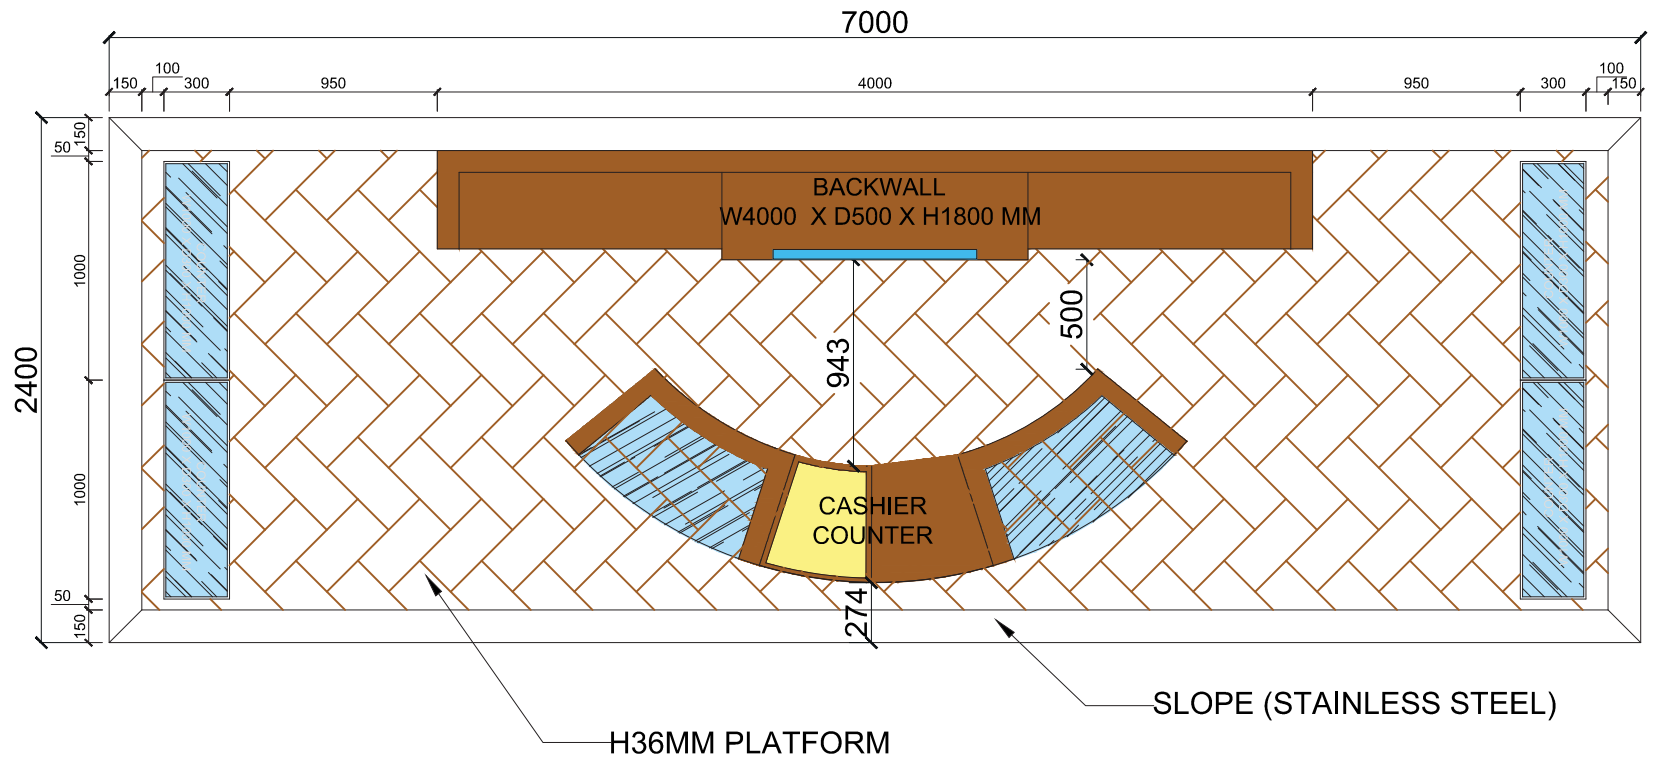

01 LAY OUT PLAN