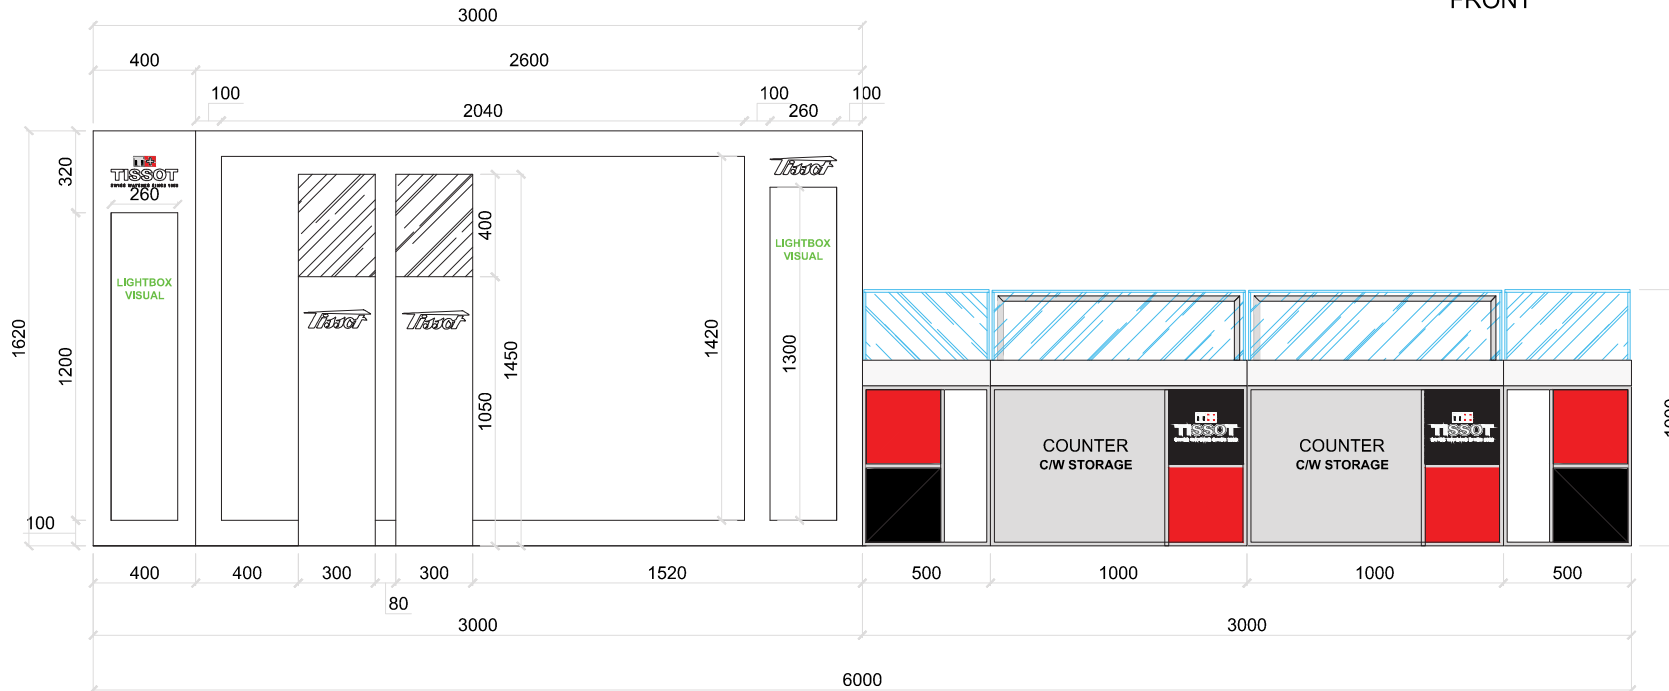

01 LAY OUT PLAN

02 ISOMETRIC VIEW

03 PERSPECTIVE VIEW

TOP VIEW
DISPLAY BACKWALL

DETAIL 01
FRONT

DETAIL 01
SIDE

ELEVATION A
DISPLAY BACKWALL

ELEVATION B
DISPLAY BACKWALL

Location:
VIVO CITY EAST BOULEVARD B

02 ISOMETRIC VIEW

01 LAY OUT PLAN

03 PERSPECTIVE VIEW

Brand:
LONGINES

01 FACADE VIEW

01 FACADE VIEW

FRONT

02 ELEVATION

FRONT ELEVATION

03 PERSPECTIVE VIEW

04 ACTUAL PHOTO

04 | ACTUAL PHOTO

01 LAY OUT PLAN

02 ISOMETRIC VIEW

Location:
CHANGI AIRPORT T3-SHILLA BOUTIQUE