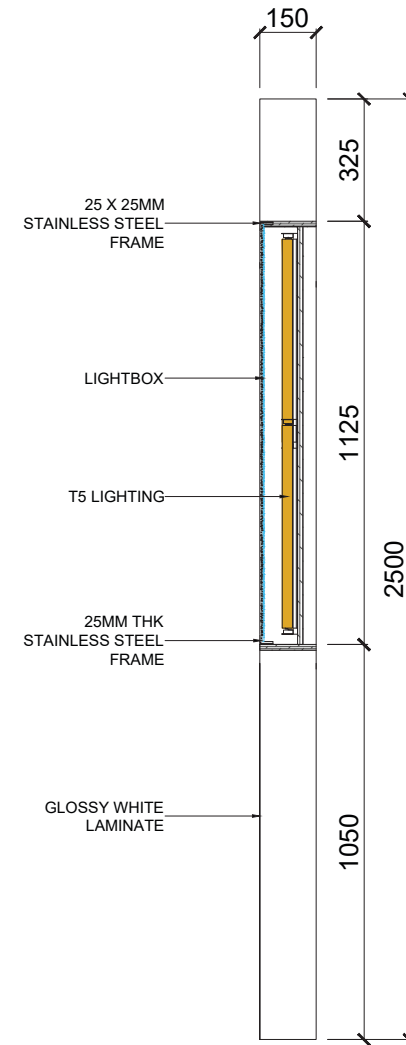

01 LAY OUT PLAN

Symbol	Legend
	Structural Wall
	No Full-height Wall
	Full-height Wall
	No Full-height Wall (New)
	Full-height Wall (New)
	New Dec-Beam / Light Box
	Lease Line
	Existing Lease Line

107-5	8.98 M ²
	96.66 FT ²
CH=4000	FL ±0

COUNTER
SIDE SECTION

- 10 x 10 MM STAINLESS STEEL STRIP BAR
- 8MM THK CLEAR TEMPERED GLASS
- LOCK
- LOCK
- DETAIL 01

COUNTER
SIDE SECTION

TOWER
FRONT VIEW

TOWER
SIDE SECTION

TOWER
PERSPECTIVE VIEW

01 SECTION B
FRONT VIEW

02 SECTION B
SIDE VIEW

03 SECTION B DETAIL 1
SCALE 1:9

01 SECTION D
FRONT VIEW

02 SECTION D
SIDE VIEW

03 SECTION E-E
FRONT VIEW

04 SECTION E-E
SIDE VIEW

01 SECTION F
FRONT VIEW

02 SECTION F
SIDE VIEW

03 SECTION F DETAIL 1
SCALE 1:3

04 SECTION F DETAIL 2
SCALE 1:3

01 SECTION H
FRONT VIEW

02 SECTION H
SIDE VIEW

03 SECTION H DETAIL 01
SCALE 1:3

04 SECTION H DETAIL 02
SCALE 1:3

04 SECTION H DETAIL 03
SCALE 1:3