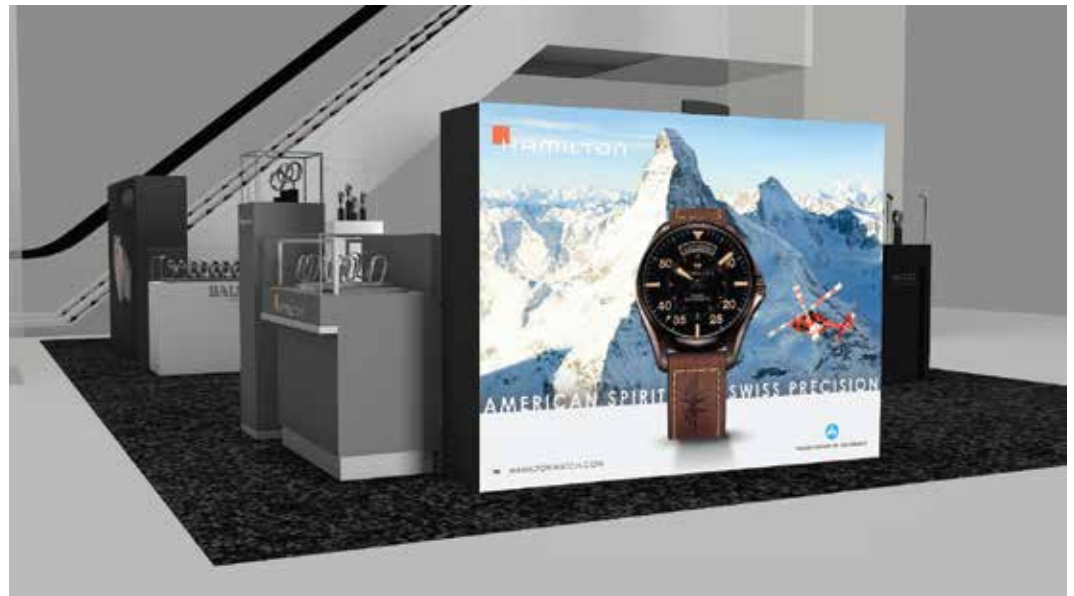

03 PERSPECTIVE VIEW