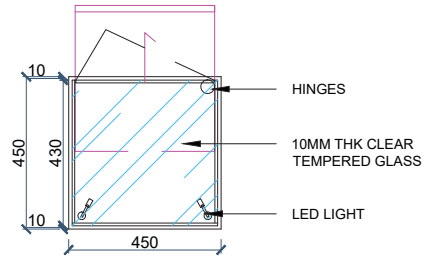

- 10 x 10 MM STAINLESS STEEL STRIP BAR
- 8MM THK CLEAR TEMPERED GLASS
- WHITE LAMINATE
- 5MM THK BRUSH STAINLESS STEEL
- J01. LAMINATE
- J01. LAMINATE

COUNTER
REAR VIEW

- 10 x 10 MM STAINLESS STEEL STRIP BAR
- 8MM THK CLEAR TEMPERED GLASS
- WHITE LAMINATE
- LOCK
- J01. LAMINATE

COUNTER
SIDE SECTION

- 10 x 10 MM STAINLESS STEEL STRIP BAR
- 8MM THK CLEAR TEMPERED GLASS
- LOCK
- LOCK
- DETAIL 01

COUNTER
SIDE SECTION

TOWER
FRONT VIEW

TOWER
SIDE SECTION

TOWER
PERSPECTIVE VIEW

01 SECTION B
FRONT VIEW