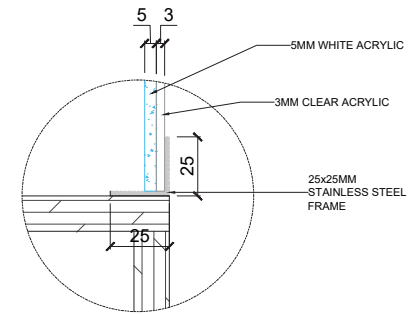

COUNTER
SIDE SECTION

- 10 x 10 MM STAINLESS STEEL STRIP BAR
- 8MM THK CLEAR TEMPERED GLASS
- LOCK
- LOCK
- DETAIL 01

COUNTER
SIDE SECTION

TOWER
FRONT VIEW

TOWER
SIDE SECTION

TOWER
PERSPECTIVE VIEW

01 SECTION B
FRONT VIEW

02 SECTION B
SIDE VIEW

03 SECTION B DETAIL 1
SCALE 1:9

01 SECTION D
FRONT VIEW

02 SECTION D
SIDE VIEW

03 SECTION E-E
FRONT VIEW

04 SECTION E-E
SIDE VIEW

01 SECTION F
FRONT VIEW

02 SECTION F
SIDE VIEW