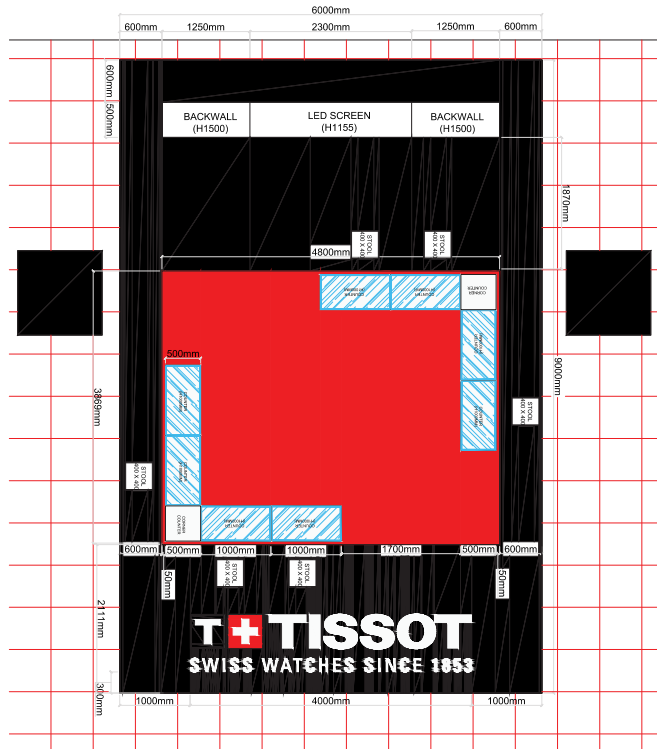

03 ELEVATION

FRONT VIEW

SIDE SECTION

04 PERSPECTIVE VIEW

Location:
CHANGI AIRPORT T3-SHILLA BOUTIQUE

05 | ACTUAL PHOTO

06 | FLYER

01 LAY OUT PLAN

LEGEND:

- NEW BACKWALL
- ▲ LOGO DIE CUT STICKER
- BY CLIENT
- EXISTING

02 ISOMETRIC VIEW

03 PERSPECTIVE VIEW

04 ACTUAL PHOTO

01 LAY OUT PLAN

02 PERSPECTIVE VIEW

03 ACTUAL PHOTO

01 LAY OUT PLAN

02 ISOMETRIC VIEW

03 PERSPECTIVE VIEW

EXHIBITION DESIGN

Location:
VIVO CITY EAST BOULEVARD B

01 LAY OUT PLAN

02 PERSPECTIVE VIEW

Location:
PARKWAY PARADE