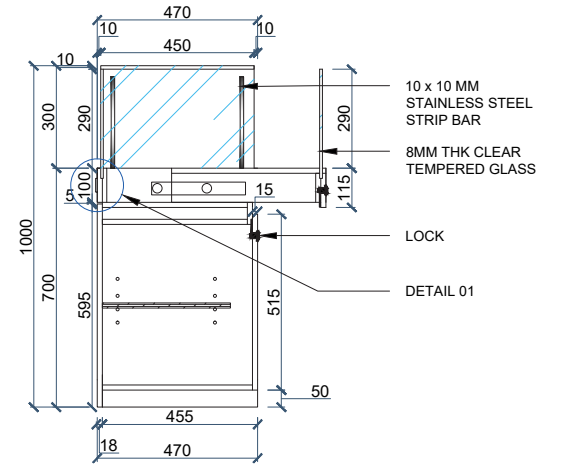

01 LAY OUT PLAN

Symbol	Legend
	Structural Wall
	No Full-height Wall
	Full-height Wall
	No Full-height Wall (New)
	Full-height Wall (New)
	New Dec-Beam / Light Box
	Lease Line
	Existing Lease Line

107-5	8.98 M ²
	96.66 FT ²
CH=4000	FL ±0

02 PERSPECTIVE VIEW

03 ELEVATION

COUNTER
TOP VIEW

- 10 x 10 MM STAINLESS STEEL STRIP BAR
- 10MM THK CLEAR TEMPERED GLASS
- J02. CLOTH

COUNTER
PERSPECTIVE VIEW

COUNTER DETAIL 01
SCALE: 1:5

COUNTER
FRONT VIEW

- 10 x 10 MM STAINLESS STEEL STRIP BAR
- 8MM THK CLEAR TEMPERED GLASS
- WHITE LAMINATE
- 5MM THK BRUSH STAINLESS STEEL
- J01. LAMINATE
- J01. LAMINATE

COUNTER
REAR VIEW

- 10 x 10 MM STAINLESS STEEL STRIP BAR
- 8MM THK CLEAR TEMPERED GLASS
- WHITE LAMINATE
- LOCK
- J01. LAMINATE