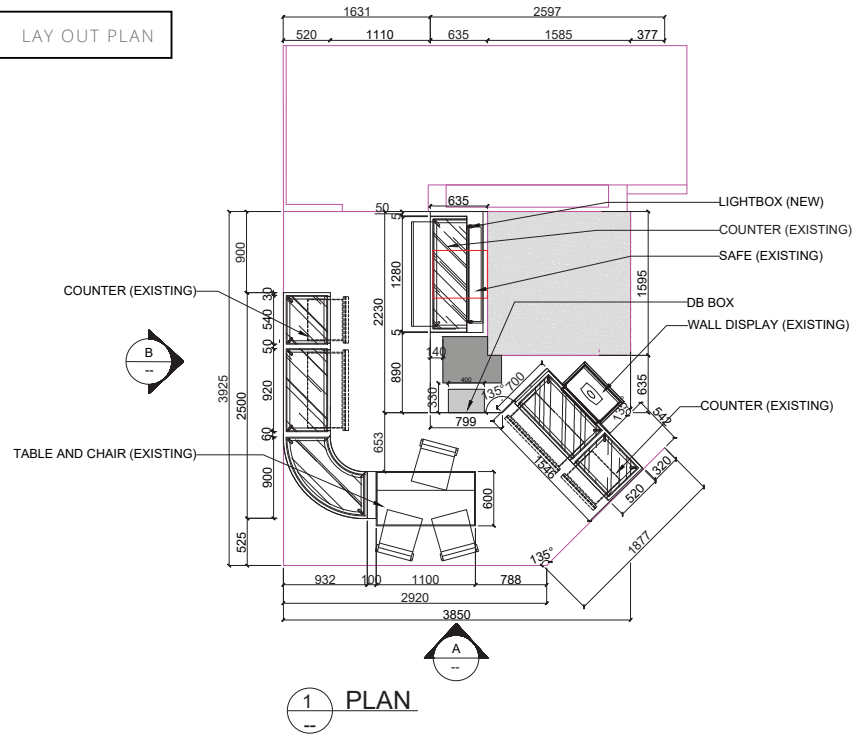

01 LAY OUT PLAN