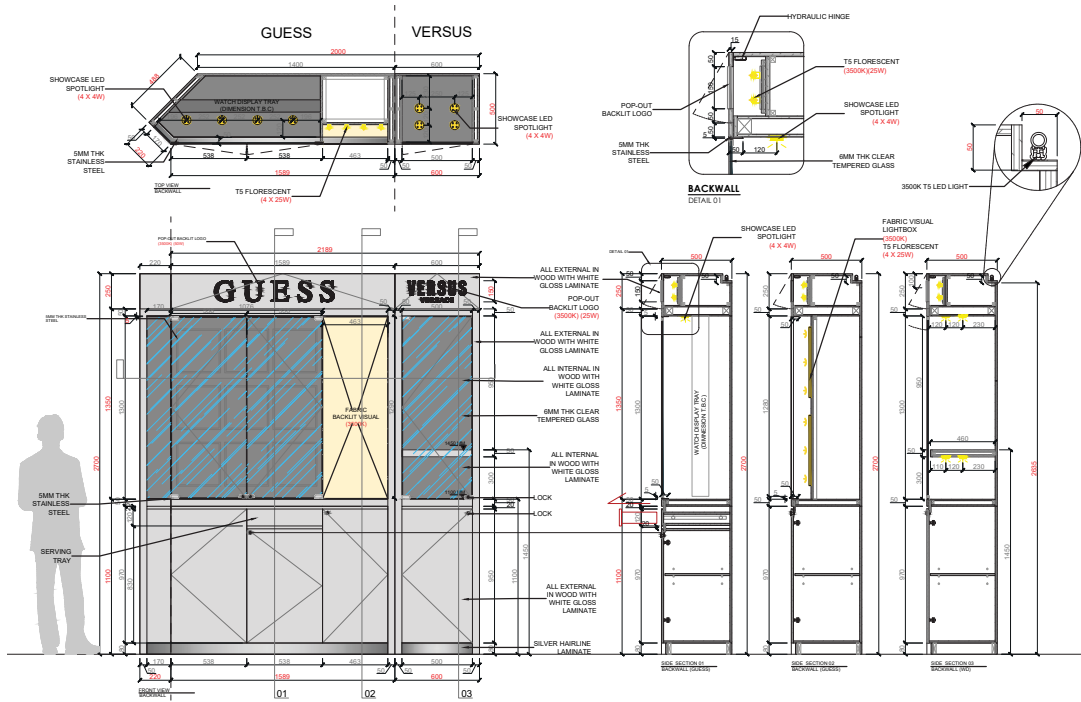

03 ELEVATION