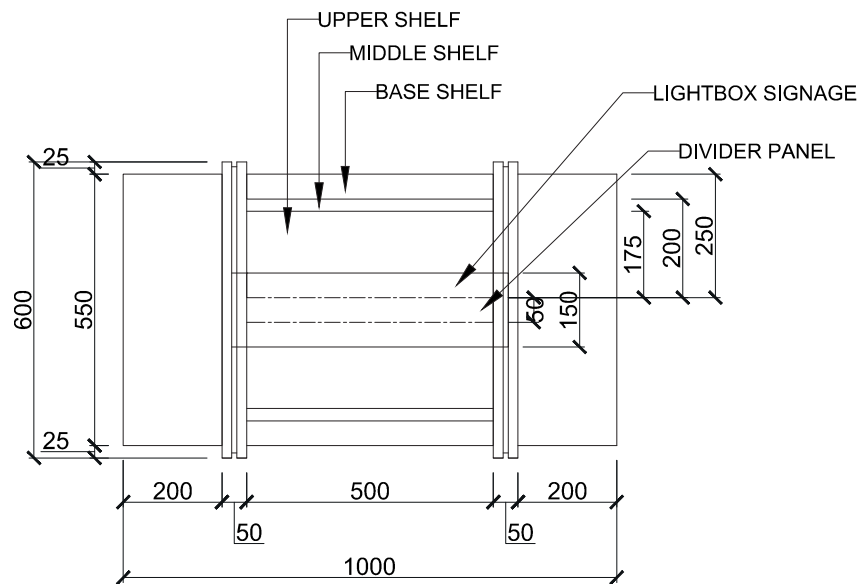

02 PERSPECTIVE VIEW

Location:
SWISS WATCH GALLERY - RESORTS WORLD SENTOSA

01 LAY OUT PLAN

02 PERSPECTIVE VIEW

01 PERSPECTIVE VIEW

02 LAY OUT PLAN

03 ACTUAL PHOTO

Location:
TAKASHIMAYA NGEE ANN CITY

01 LAY OUT PLAN

Symbol	Legend
	Structural Wall
	No Full-height Wall
	Full-height Wall
	No Full-height Wall (New)
	Full-height Wall (New)
	New Dec-Beam / Light Box
	Lease Line
	Existing Lease Line

107-5	8.98 M ²
	96.66 FT ²
CH=4000	FL ±0