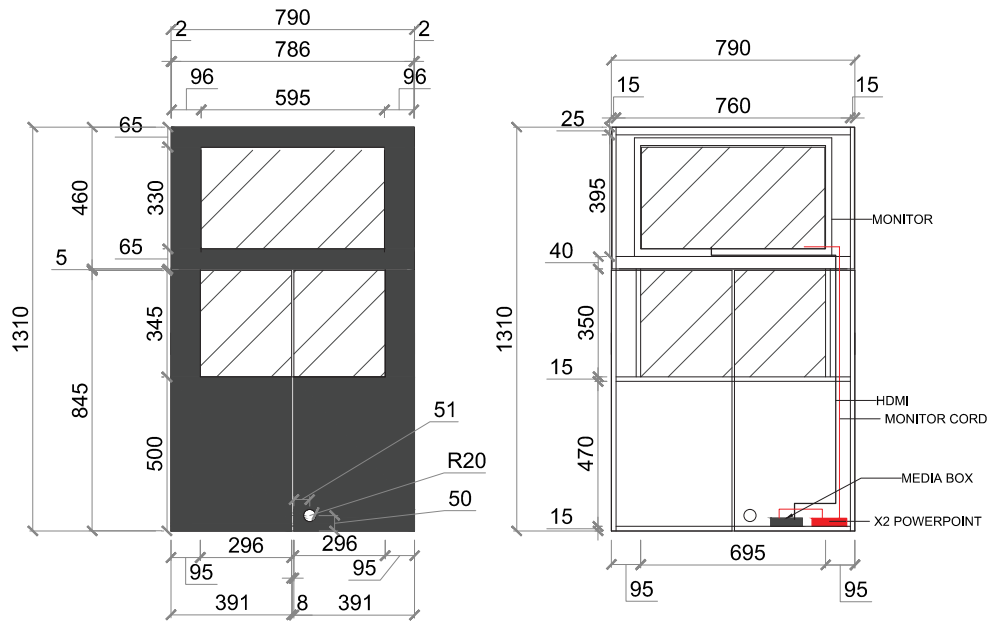

Location:
SWISS WATCH GALLERY - RESORTS WORLD SENTOSA