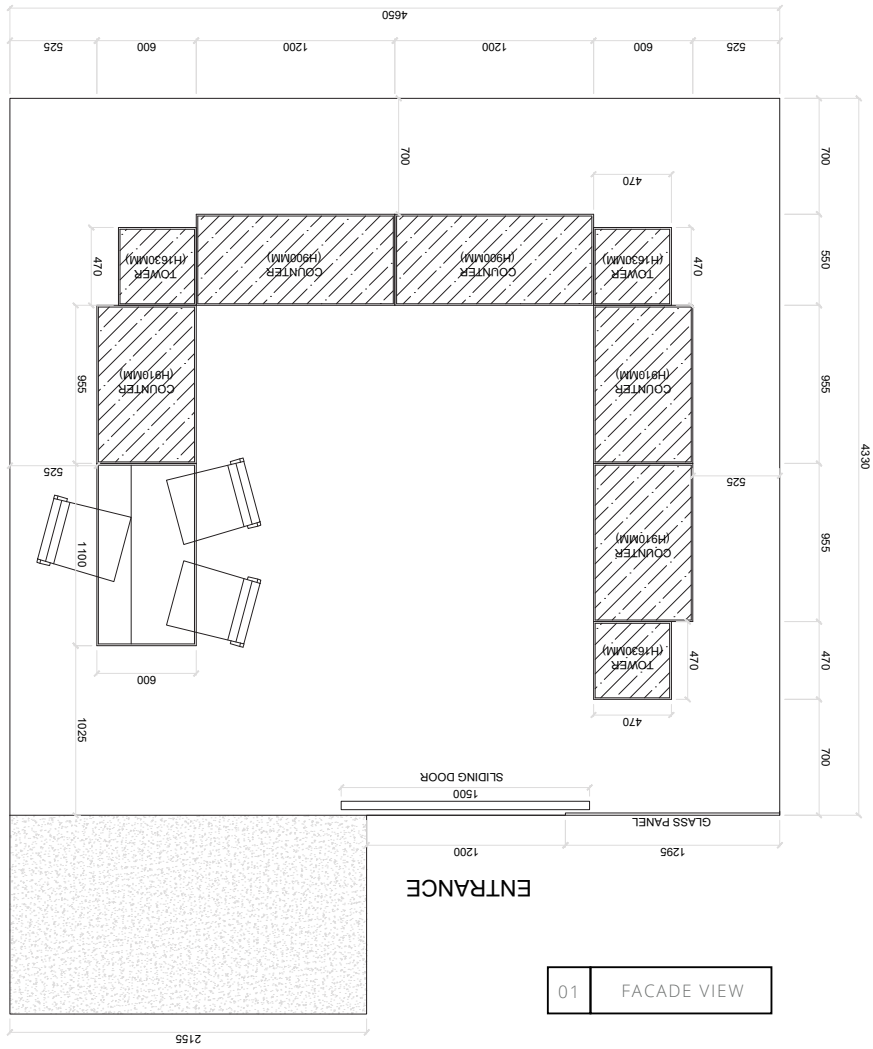

Brand:
LONGINES

01 FACADE VIEW