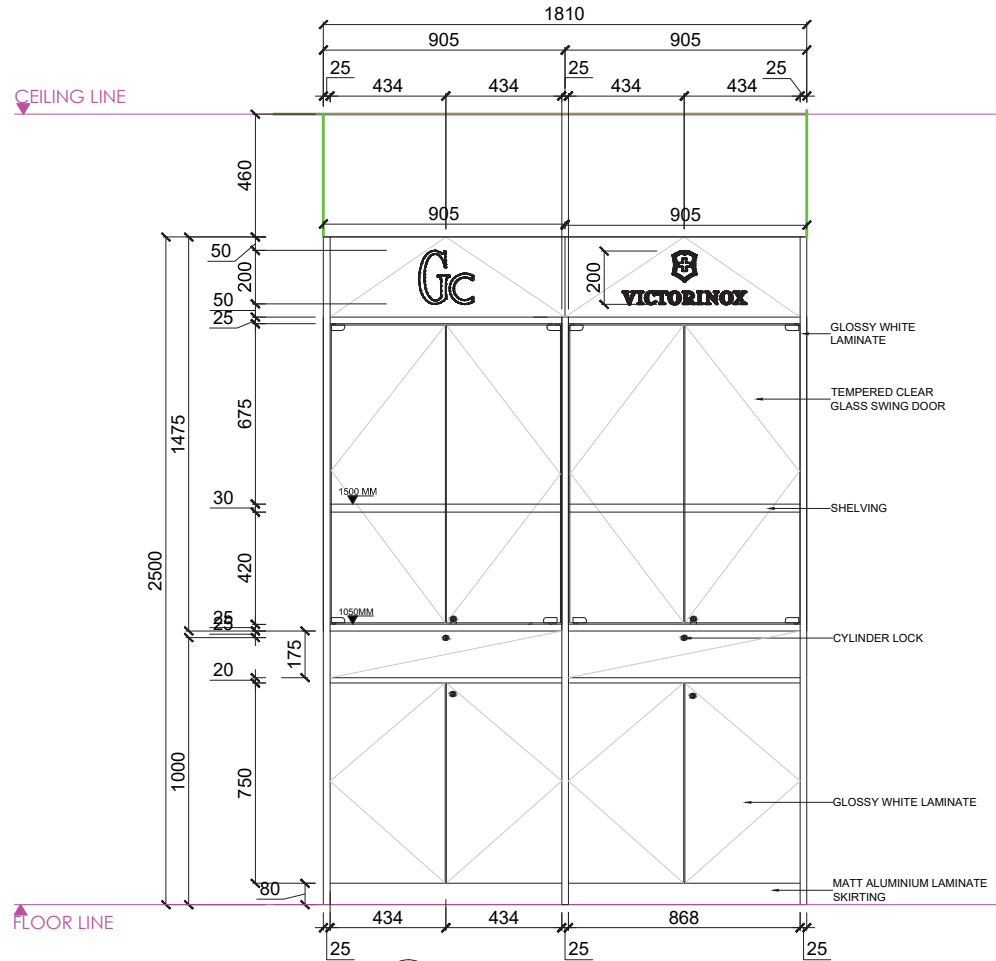

01 LAY OUT PLAN

Symbol	Legend
	Structural Wall
	No Full-height Wall
	Full-height Wall
	No Full-height Wall (New)
	Full-height Wall (New)
	New Dec-Beam / Light Box
	Lease Line
	Existing Lease Line

107-5	8.98 M ²
	96.66 FT ²
CH=4000	FL ±0

COUNTER
SIDE SECTION

- 10 x 10 MM STAINLESS STEEL STRIP BAR
- 8MM THK CLEAR TEMPERED GLASS
- LOCK
- LOCK
- DETAIL 01

COUNTER
SIDE SECTION

TOWER
FRONT VIEW

TOWER
SIDE SECTION

TOWER
PERSPECTIVE VIEW

01 SECTION B
FRONT VIEW

02 SECTION B
SIDE VIEW

03 SECTION B DETAIL 1
SCALE 1:9

01 SECTION D
FRONT VIEW

02 SECTION D
SIDE VIEW

03 SECTION E-E
FRONT VIEW

04 SECTION E-E
SIDE VIEW

01 SECTION F
FRONT VIEW

02 SECTION F
SIDE VIEW

03 SECTION F DETAIL 1
SCALE 1:3

04 SECTION F DETAIL 2
SCALE 1:3

01 SECTION H
FRONT VIEW

02 SECTION H
SIDE VIEW

03 SECTION H DETAIL 01
SCALE 1:3

04 SECTION H DETAIL 02
SCALE 1:3

04 SECTION H DETAIL 03
SCALE 1:3