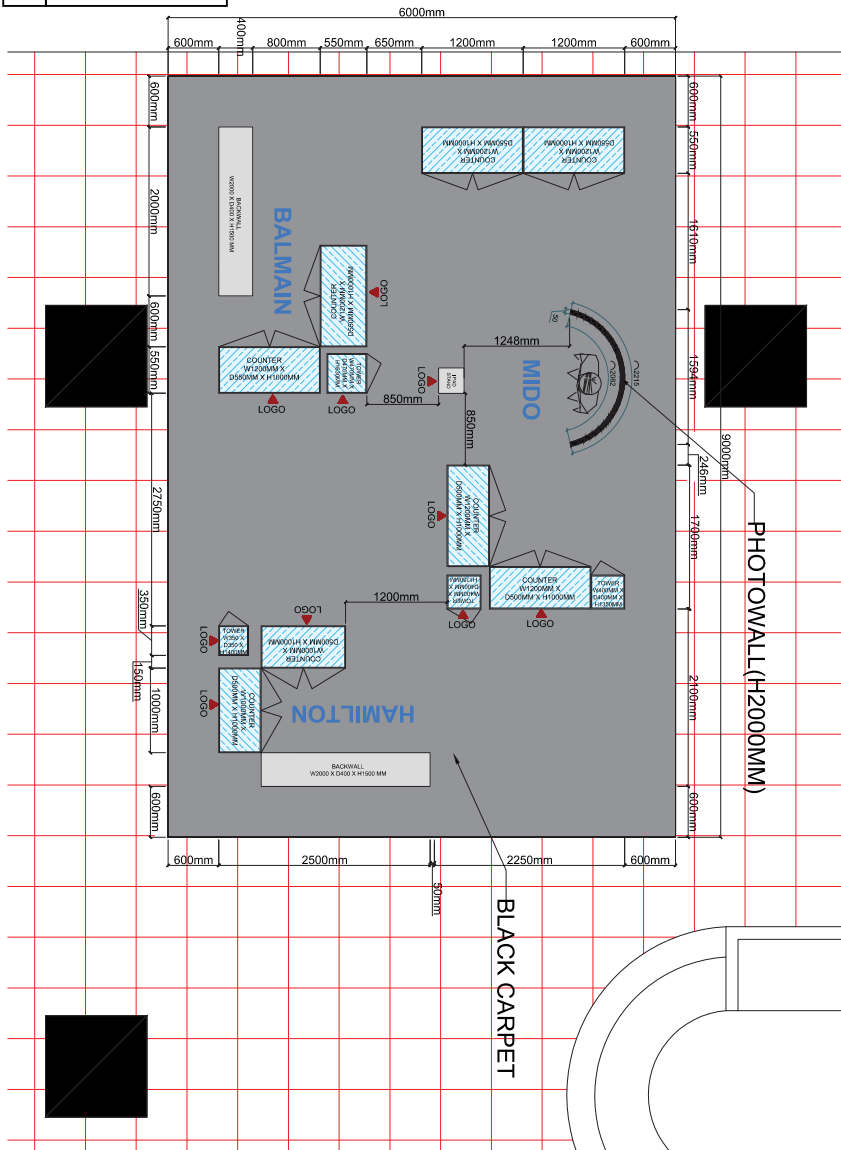

01 LAY OUT PLAN

02 ISOMETRIC VIEW

03 PERSPECTIVE VIEW

TOP VIEW
DISPLAY BACKWALL

DETAIL 01
FRONT

DETAIL 01
SIDE

ELEVATION A
DISPLAY BACKWALL

ELEVATION B
DISPLAY BACKWALL

03 ELEVATION

FRONT VIEW

SIDE SECTION

04 PERSPECTIVE VIEW

Location:
CHANGI AIRPORT T3-SHILLA BOUTIQUE

05 | ACTUAL PHOTO

06 | FLYER

01 LAY OUT PLAN

LEGEND:

- NEW BACKWALL
- ▲ LOGO DIE CUT STICKER
- BY CLIENT
- EXISTING

02 ISOMETRIC VIEW

03 PERSPECTIVE VIEW

04 ACTUAL PHOTO

01 LAY OUT PLAN

02 PERSPECTIVE VIEW

03 ACTUAL PHOTO

01 LAY OUT PLAN

02 ISOMETRIC VIEW

03 PERSPECTIVE VIEW

EXHIBITION DESIGN

Location:
VIVO CITY EAST BOULEVARD B

01 LAY OUT PLAN

02 PERSPECTIVE VIEW

Location:
PARKWAY PARADE