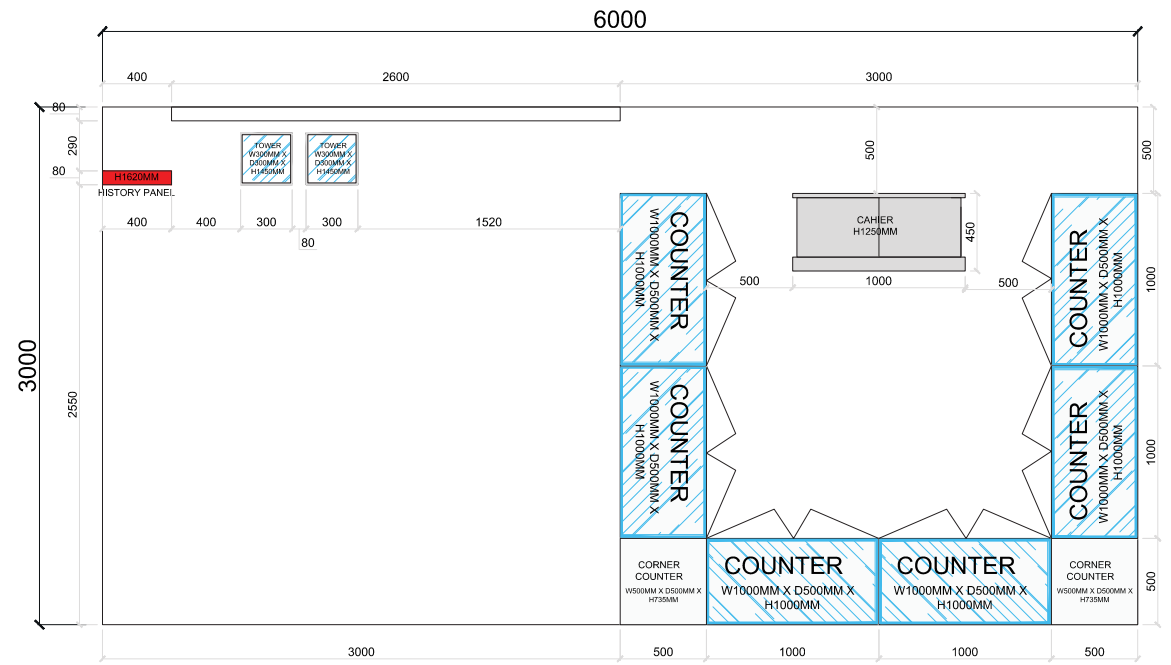

01 LAY OUT PLAN

02 ISOMETRIC VIEW

03 PERSPECTIVE VIEW

TOP VIEW
DISPLAY BACKWALL

DETAIL 01
FRONT

DETAIL 01
SIDE

ELEVATION A
DISPLAY BACKWALL

ELEVATION B
DISPLAY BACKWALL

Location:
VIVO CITY EAST BOULEVARD B

02 ISOMETRIC VIEW

01 LAY OUT PLAN

03 PERSPECTIVE VIEW

Brand:
LONGINES

01 FACADE VIEW

01 FACADE VIEW

FRONT

02 ELEVATION

FRONT ELEVATION

03 PERSPECTIVE VIEW

04 ACTUAL PHOTO

04 | ACTUAL PHOTO

01 LAY OUT PLAN

02 ISOMETRIC VIEW

Location:
CHANGI AIRPORT T3-SHILLA BOUTIQUE