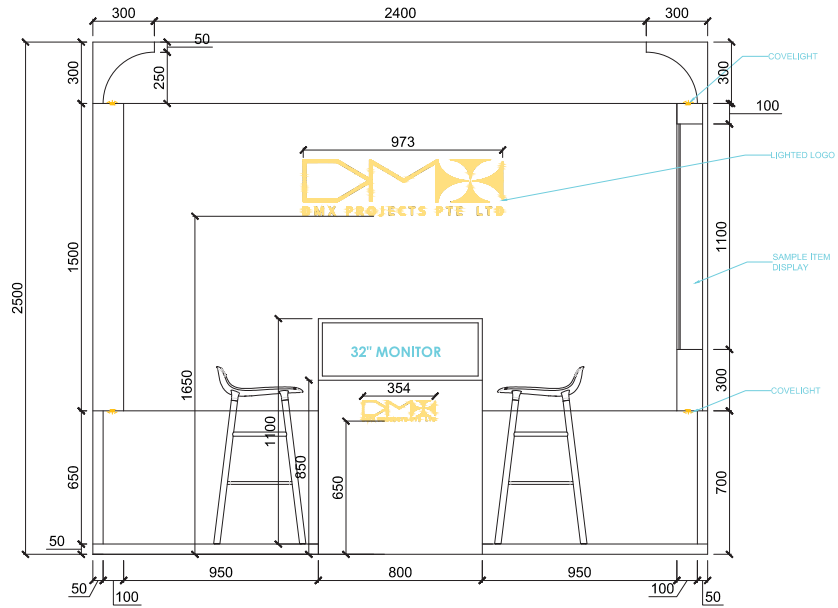

01 LAY OUT PLAN

02 ISOMETRIC VIEW

03 PERSPECTIVE VIEW

TOP VIEW
DISPLAY BACKWALL

DETAIL 01
FRONT

DETAIL 01
SIDE

ELEVATION A
DISPLAY BACKWALL

ELEVATION B
DISPLAY BACKWALL

02 ELEVATION

FRONT ELEVATION

03 PERSPECTIVE VIEW

04 ACTUAL PHOTO

04 | ACTUAL PHOTO

01 LAY OUT PLAN

02 ISOMETRIC VIEW

Location:
CHANGI AIRPORT T3-SHILLA BOUTIQUE

03 ELEVATION

FRONT VIEW

SIDE SECTION

04 PERSPECTIVE VIEW

Location:
CHANGI AIRPORT T3-SHILLA BOUTIQUE

05 | ACTUAL PHOTO

06 | FLYER

01 LAY OUT PLAN

01 LAY OUT PLAN

02 ISOMETRIC VIEW

03 PERSPECTIVE VIEW

EXHIBITION DESIGN

Location:
VIVO CITY EAST BOULEVARD B

01 LAY OUT PLAN

02 PERSPECTIVE VIEW

Location:
PARKWAY PARADE