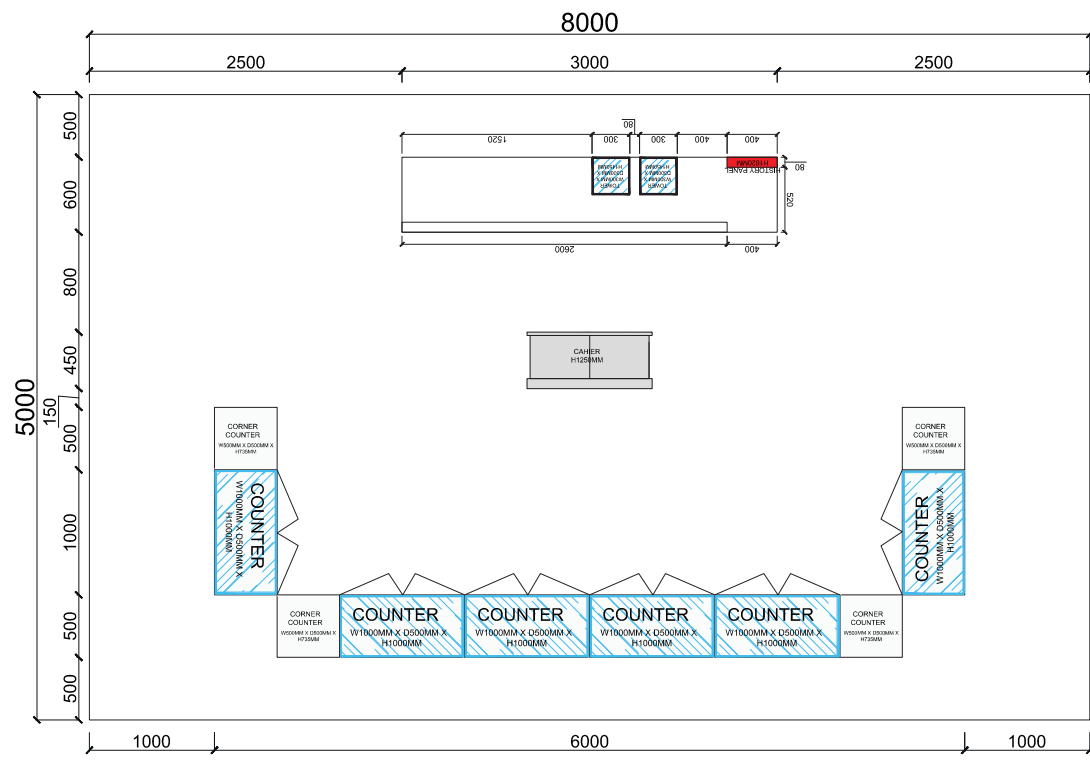

Location:
PARKWAY PARADE

ESCALATOR

01 LAY OUT PLAN

THE HOUR GLASS

GIORDANO