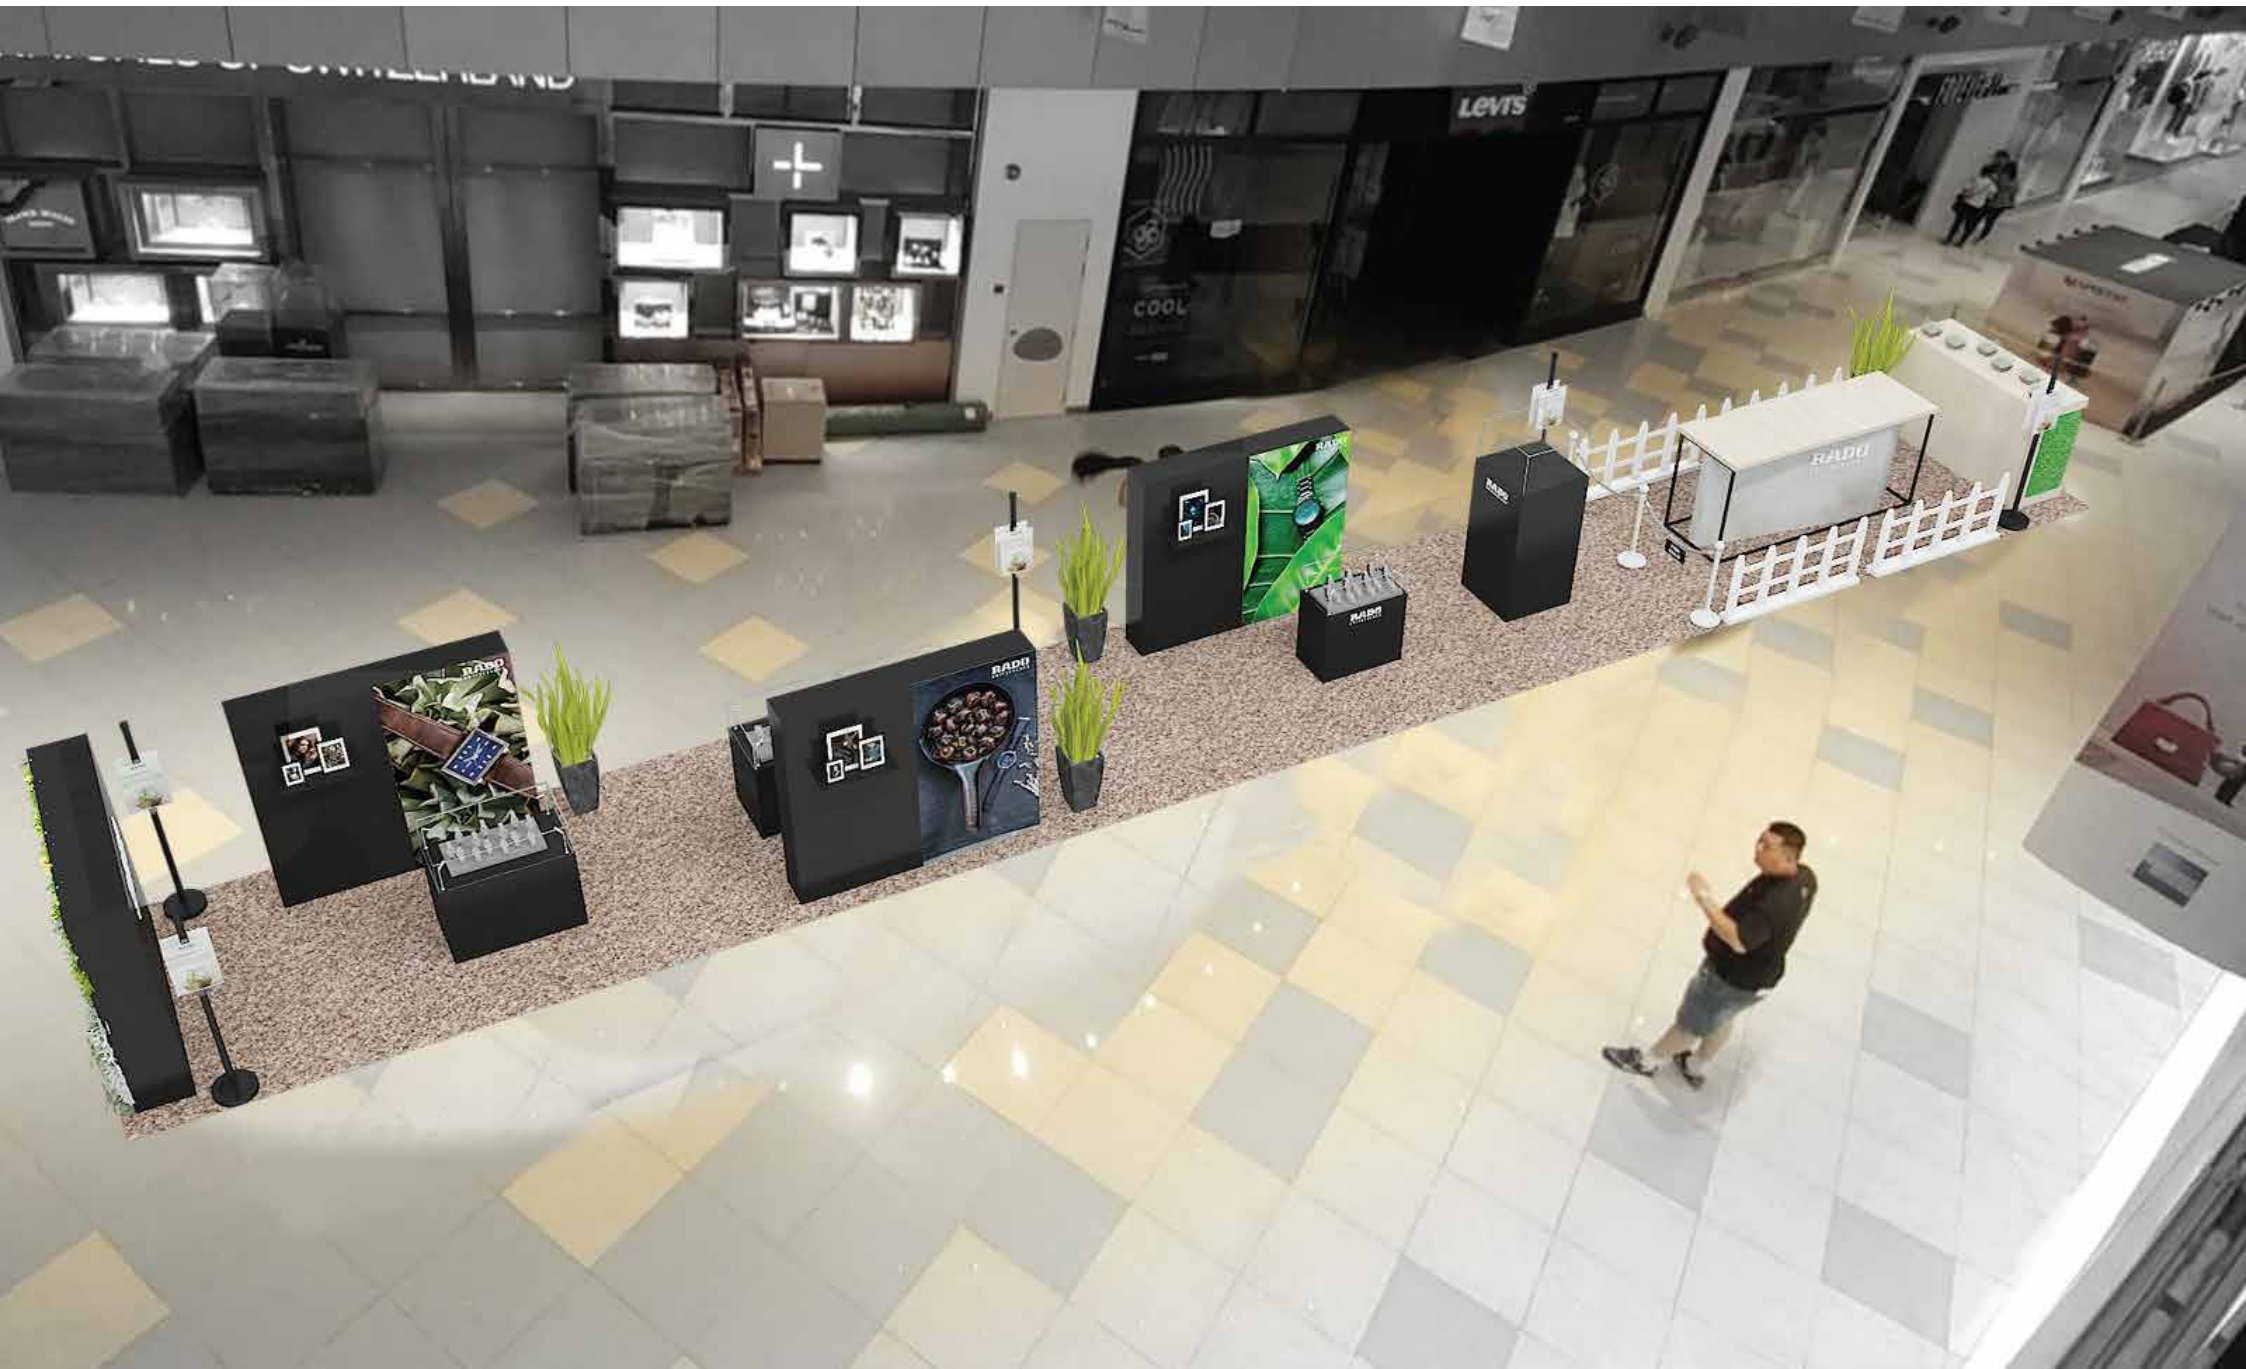

01 LAY OUT PLAN

02 ISOMETRIC VIEW

03 PERSPECTIVE VIEW

EXHIBITION DESIGN

Location:
VIVO CITY EAST BOULEVARD B

01 LAY OUT PLAN

02 PERSPECTIVE VIEW

Location:
PARKWAY PARADE