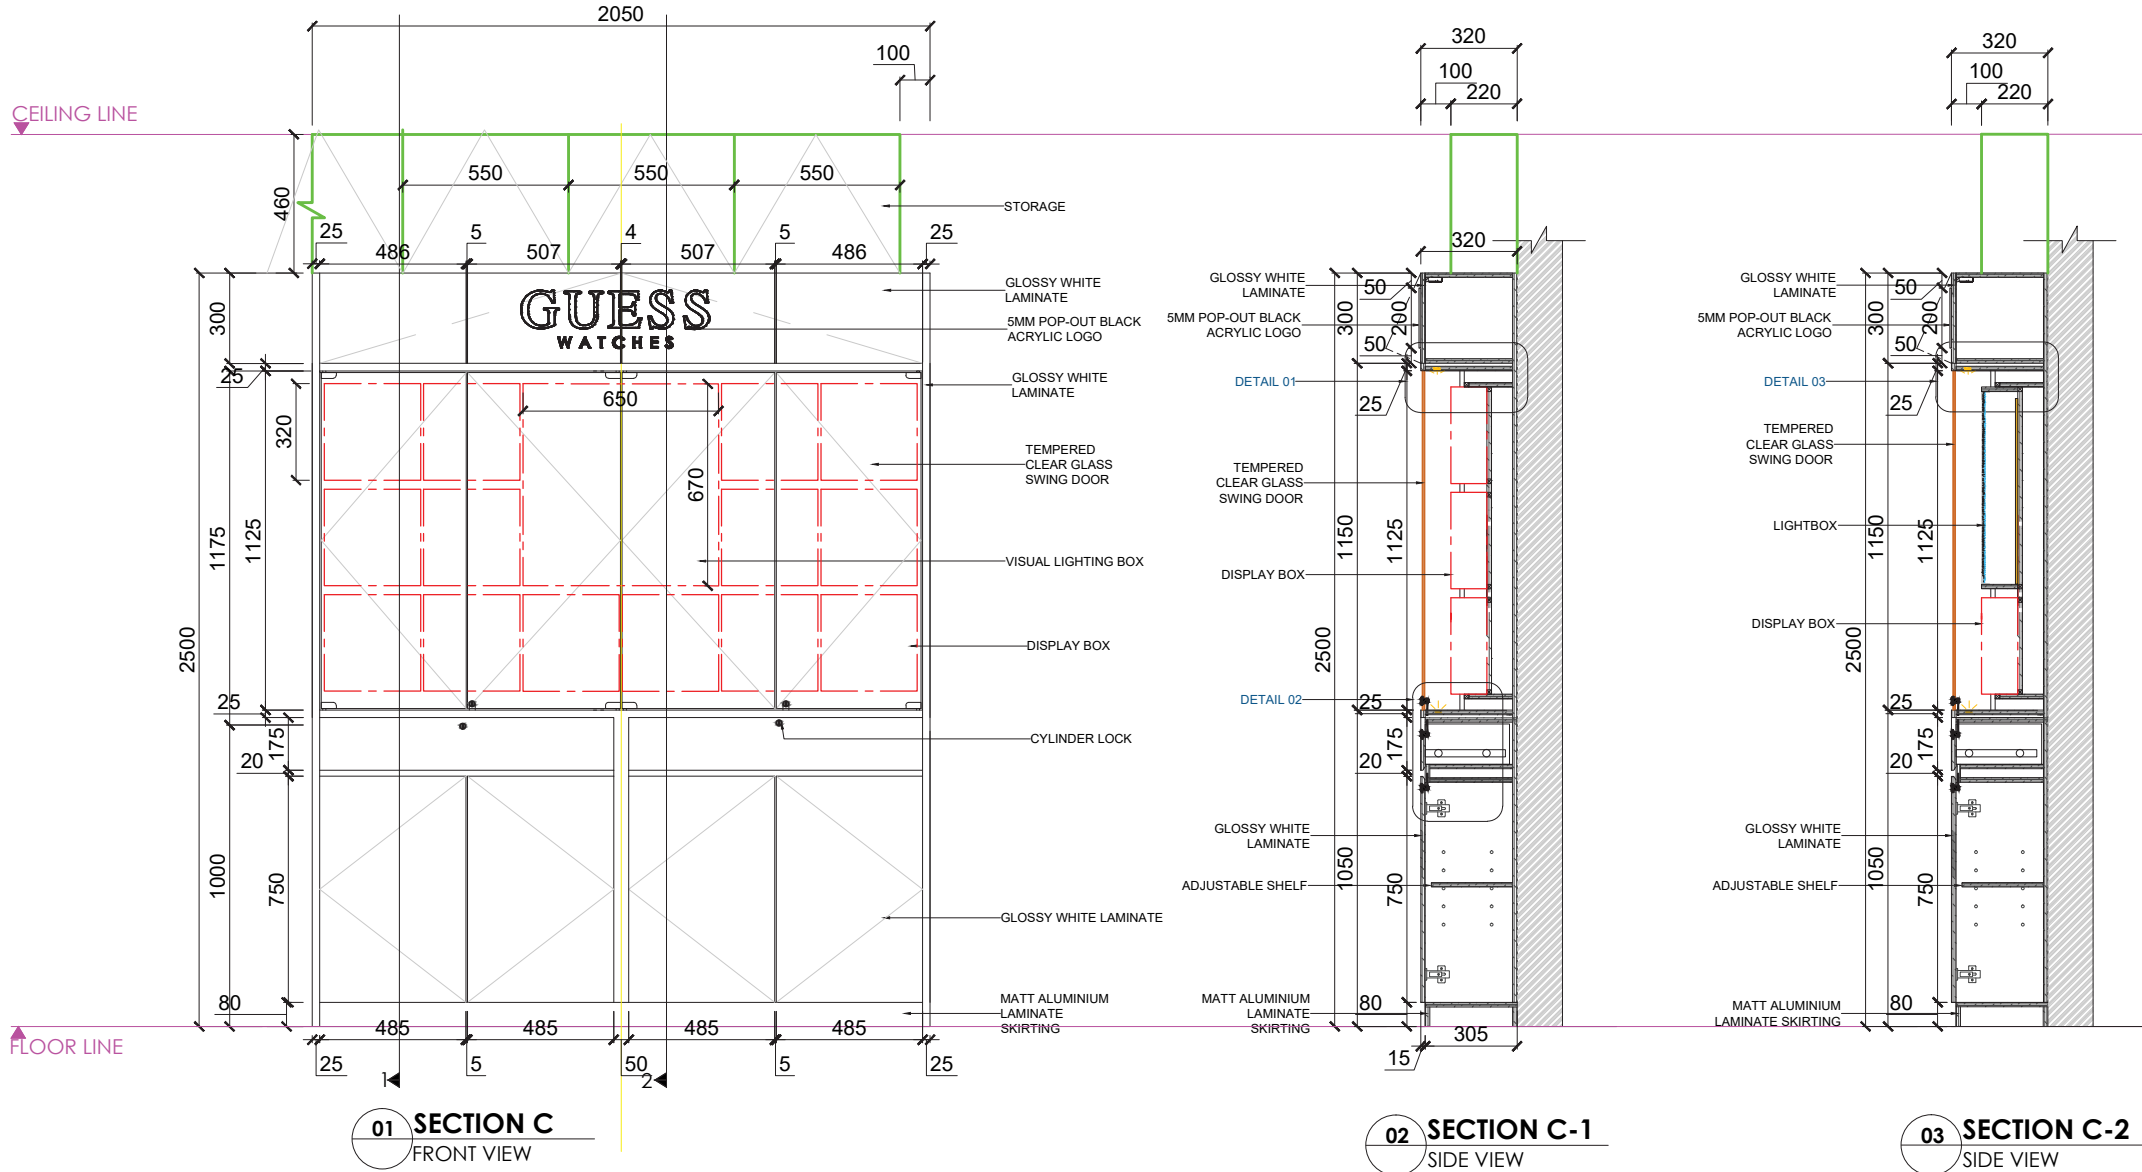

01 SECTION B
FRONT VIEW

02 SECTION B
SIDE VIEW

03 SECTION B DETAIL 1
SCALE 1:9