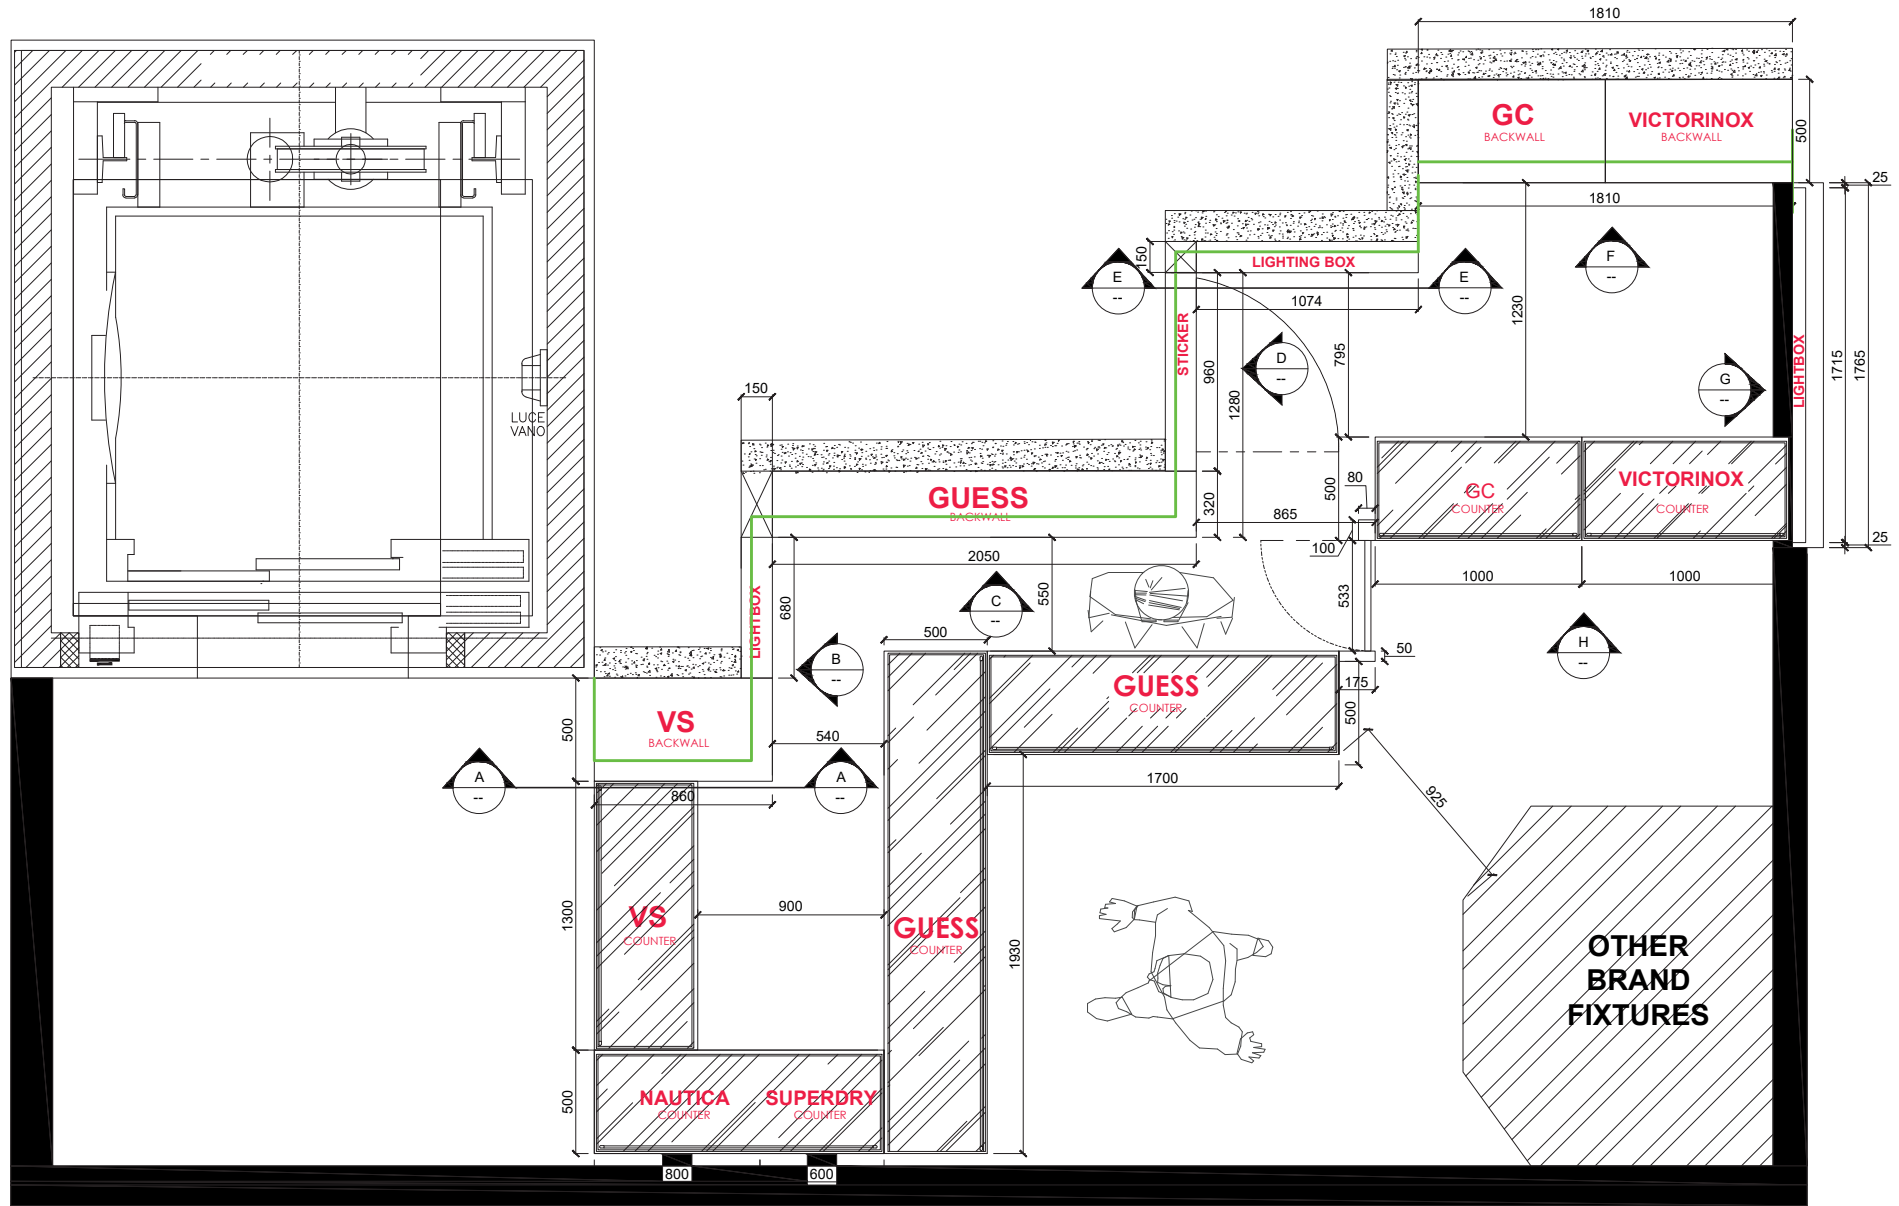

COUNTER
SIDE SECTION

- 10 x 10 MM STAINLESS STEEL STRIP BAR
- 8MM THK CLEAR TEMPERED GLASS
- LOCK
- LOCK
- DETAIL 01

COUNTER
SIDE SECTION

TOWER
FRONT VIEW

TOWER
SIDE SECTION

TOWER
PERSPECTIVE VIEW

01 SECTION B
FRONT VIEW

02 SECTION B
SIDE VIEW

03 SECTION B DETAIL 1
SCALE 1:9

01 SECTION D
FRONT VIEW

02 SECTION D
SIDE VIEW

03 SECTION E-E
FRONT VIEW

04 SECTION E-E
SIDE VIEW

01 SECTION F
FRONT VIEW

02 SECTION F
SIDE VIEW