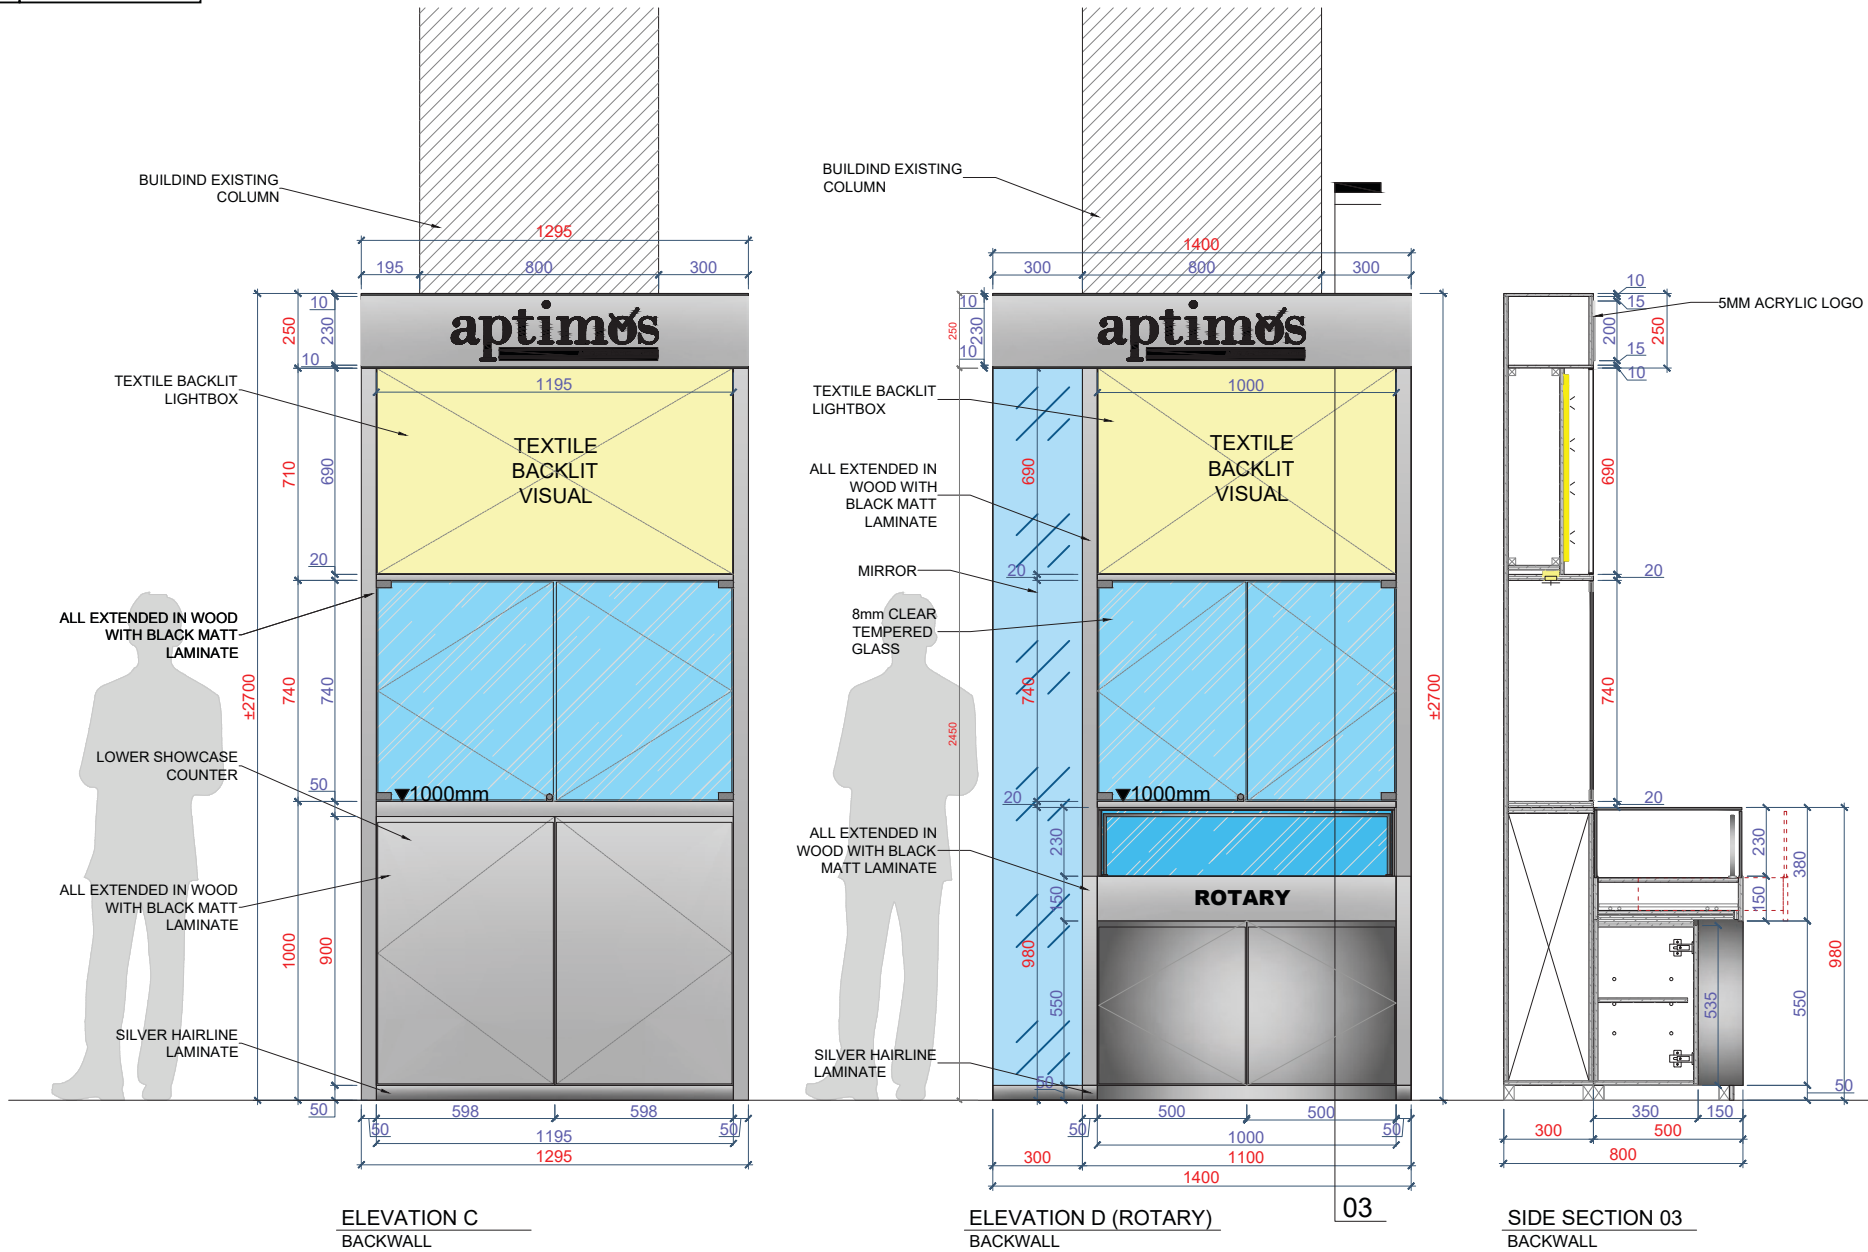

01 LAY OUT PLAN

Symbol	Legend
	Structural Wall
	No Full-height Wall
	Full-height Wall
	No Full-height Wall (New)
	Full-height Wall (New)
	New Dec-Beam / Light Box
	Lease Line
	Existing Lease Line

107-5	8.98 M ²
	96.66 FT ²
CH=4000	FL ±0

03 SECTION F DETAIL 1
SCALE 1:3

04 SECTION F DETAIL 2
SCALE 1:3

01 SECTION H
FRONT VIEW

02 SECTION H
SIDE VIEW

03 SECTION H DETAIL 01
SCALE 1:3

04 SECTION H DETAIL 02
SCALE 1:3

04 SECTION H DETAIL 03
SCALE 1:3

05 LAYOUT PLAN

06 PERSPECTIVE VIEW

02 ELEVATION

BACKWALL
FRONT VIEW

BACKWALL
FRONT SECTION

BACKWALL
SIDE SECTION

COUNTER
TOP VIEW

COUNTER
REAR VIEW

01 LAY OUT PLAN

02 ISOMETRIC VIEW

03 PERSPECTIVE VIEW

TOP VIEW
DISPLAY BACKWALL

DETAIL 01
FRONT

DETAIL 01
SIDE

ELEVATION A
DISPLAY BACKWALL

ELEVATION B
DISPLAY BACKWALL