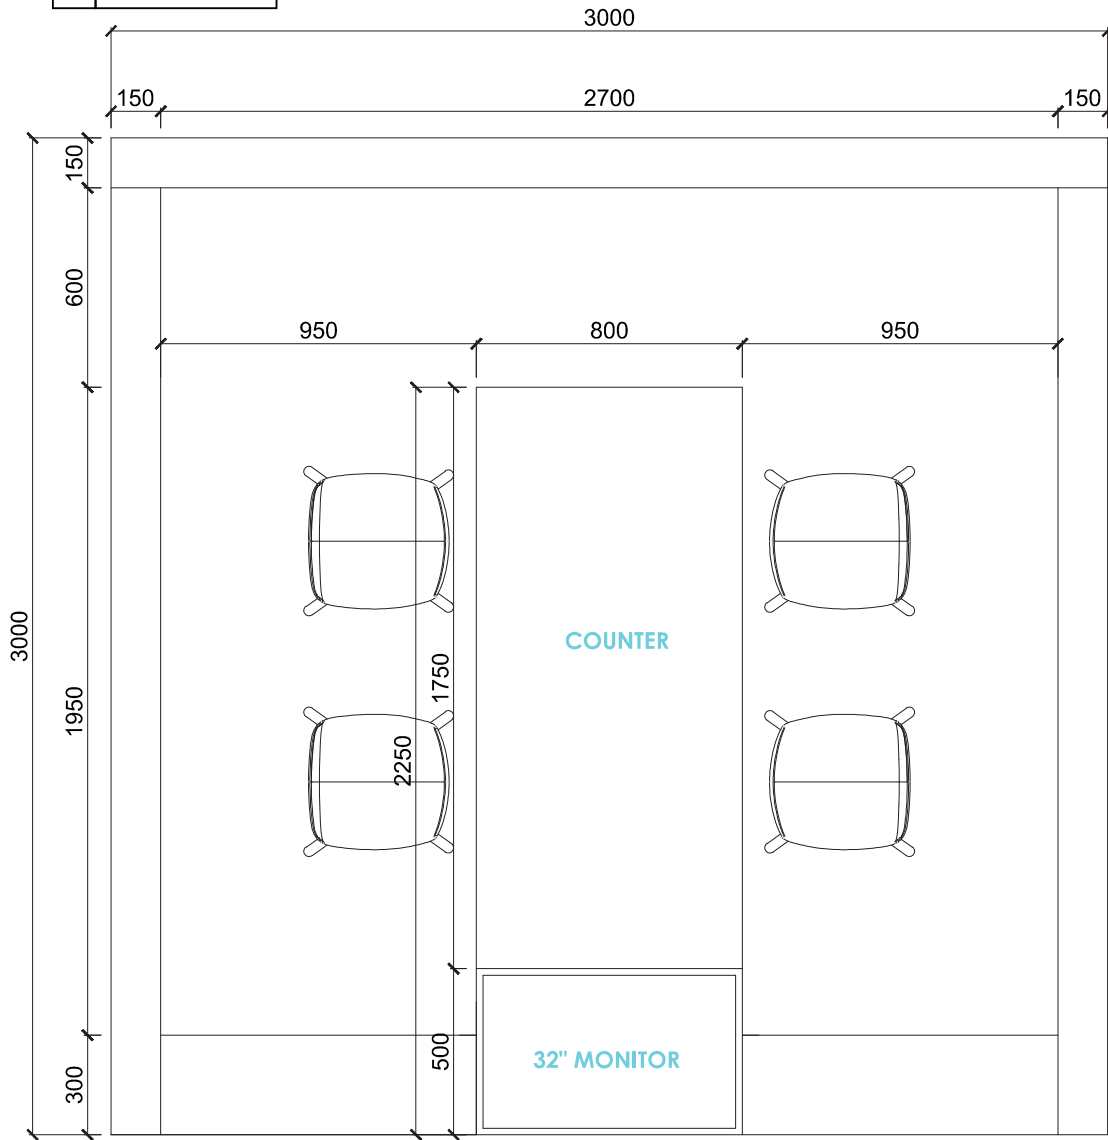

01 LAY OUT PLAN

Symbol	Legend
	Structural Wall
	No Full-height Wall
	Full-height Wall
	No Full-height Wall (New)
	Full-height Wall (New)
	New Dec-Beam / Light Box
	Lease Line
	Existing Lease Line

107-5	8.98 M ²
	96.66 FT ²
CH=4000	FL ±0

01 LAY OUT PLAN

02 ISOMETRIC VIEW

03 PERSPECTIVE VIEW

TOP VIEW
DISPLAY BACKWALL

DETAIL 01
FRONT

DETAIL 01
SIDE

ELEVATION A
DISPLAY BACKWALL

ELEVATION B
DISPLAY BACKWALL

02 ELEVATION

FRONT ELEVATION

03 PERSPECTIVE VIEW

04 ACTUAL PHOTO

04 | ACTUAL PHOTO

01 LAY OUT PLAN

02 ISOMETRIC VIEW

Location:
CHANGI AIRPORT T3-SHILLA BOUTIQUE