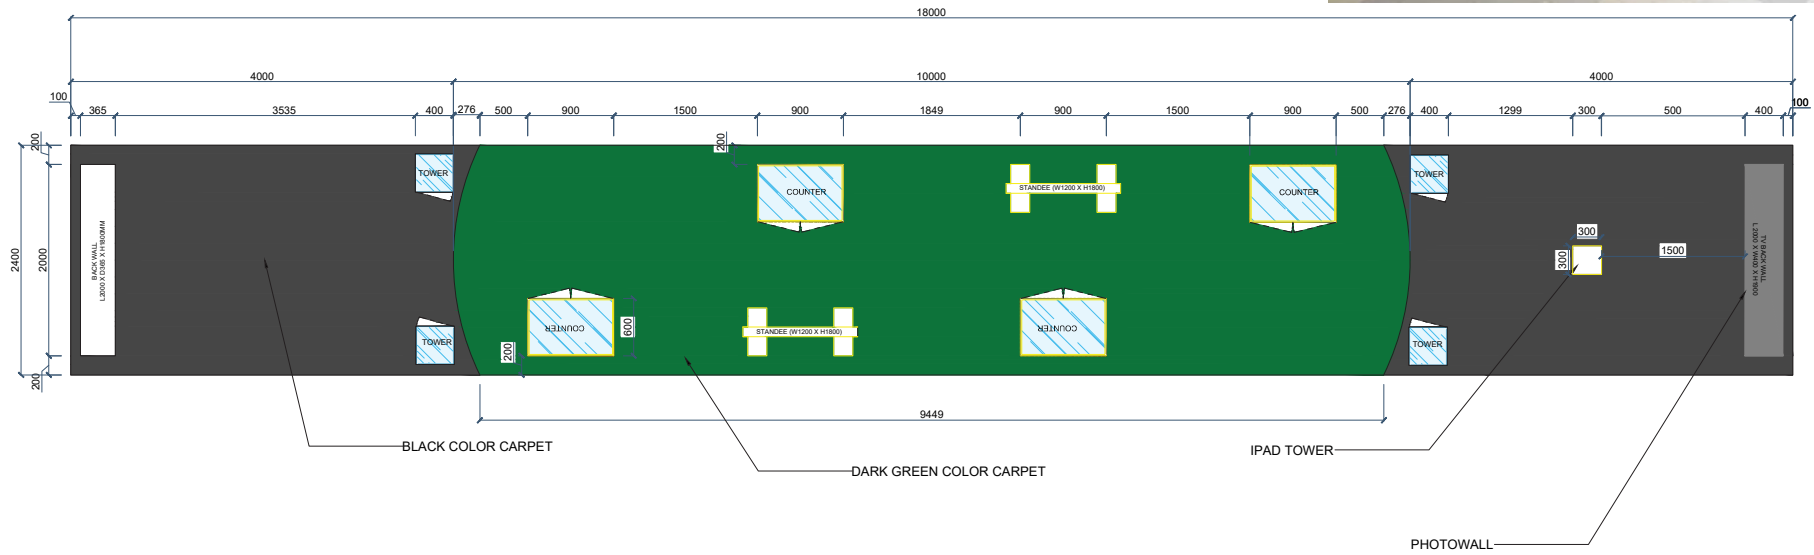

01 LAY OUT PLAN