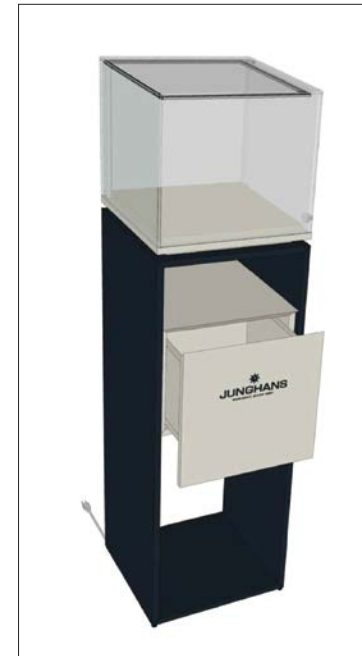

COUNTER
SIDE SECTION

- 10 x 10 MM STAINLESS STEEL STRIP BAR
- 8MM THK CLEAR TEMPERED GLASS
- LOCK
- LOCK
- DETAIL 01

COUNTER
SIDE SECTION

TOWER
FRONT VIEW

TOWER
SIDE SECTION

TOWER
PERSPECTIVE VIEW

01 SECTION B
FRONT VIEW