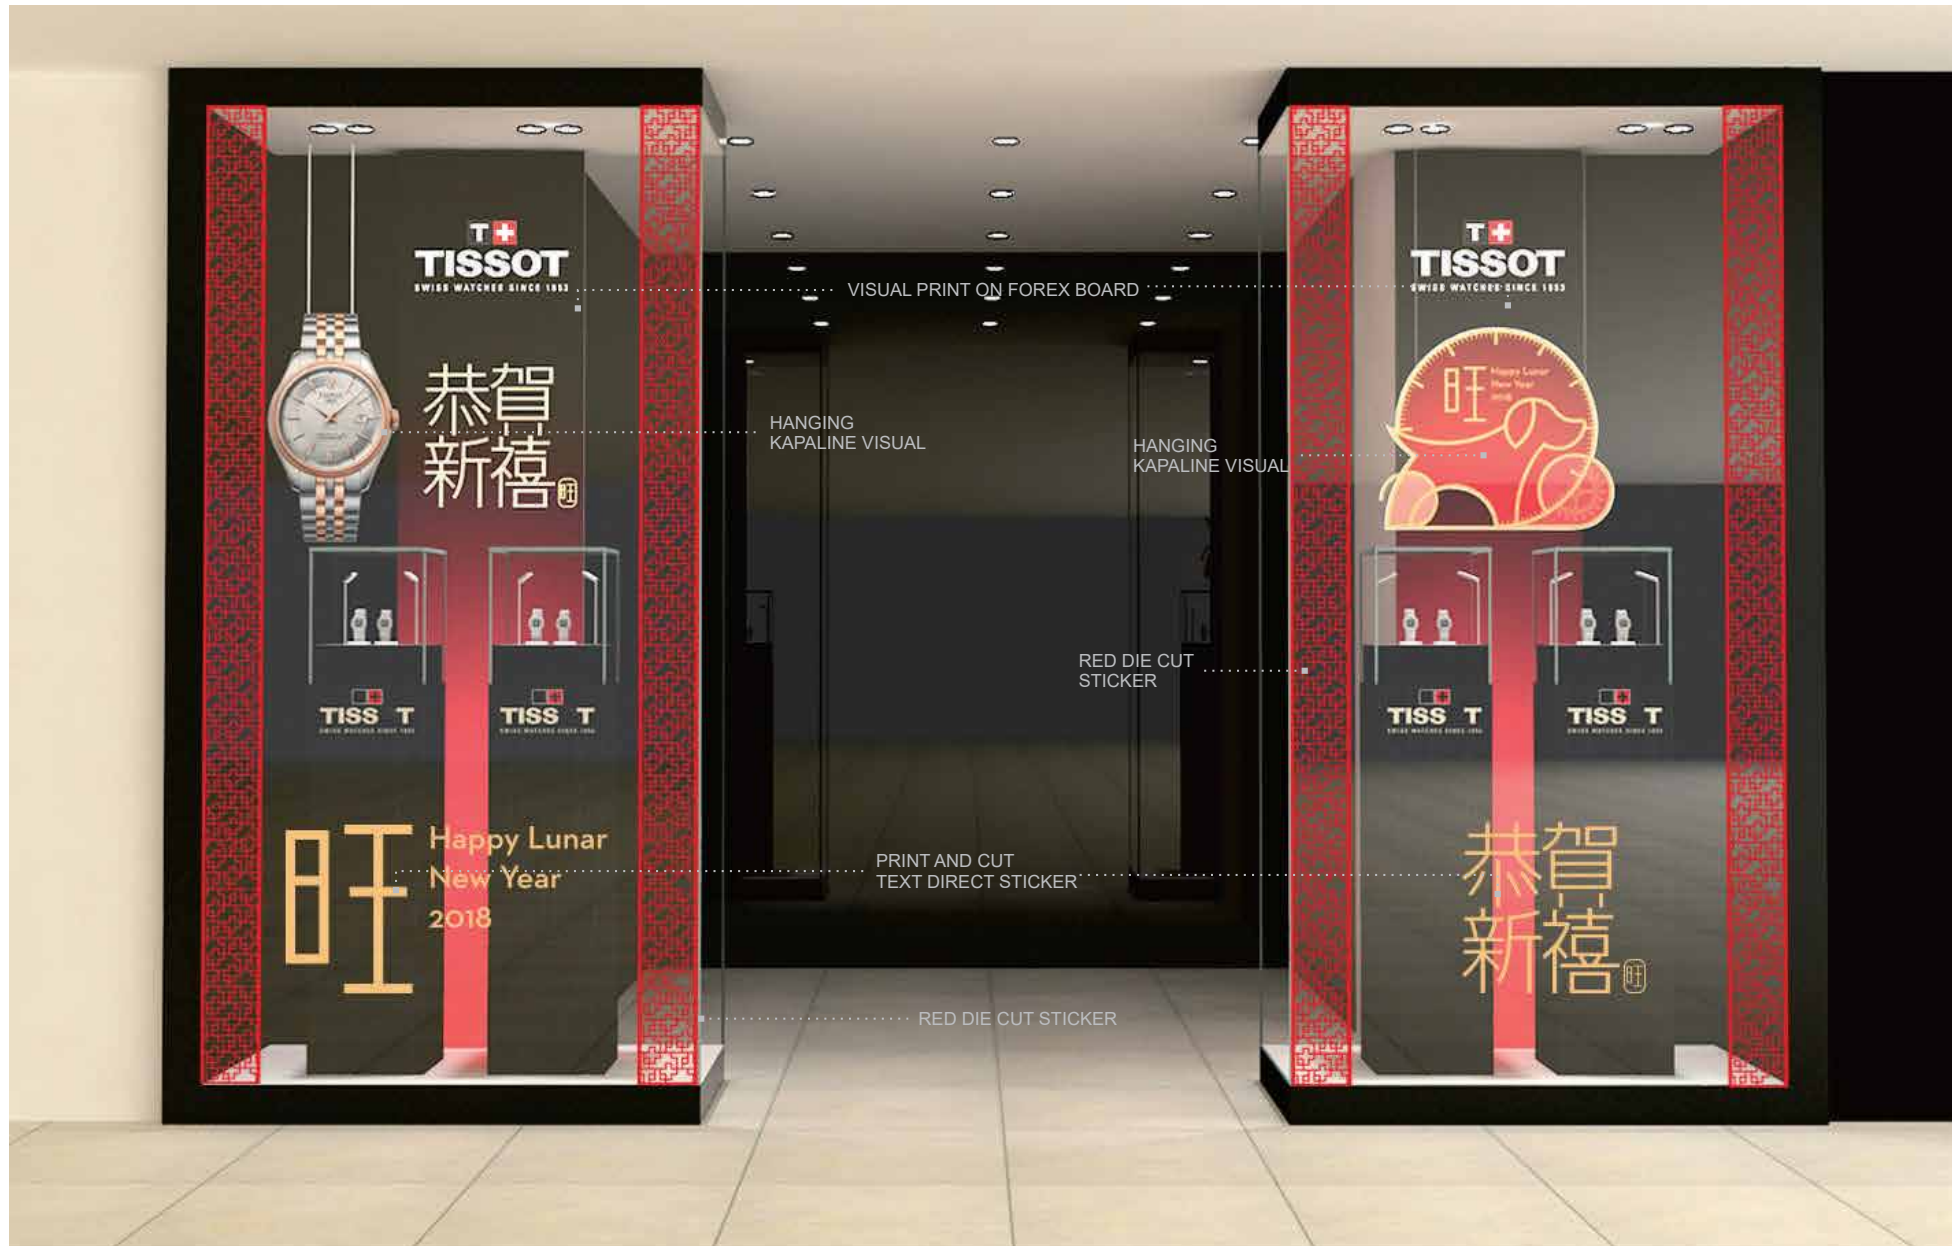

NORTH BRIDGE ROAD

01 LAY OUT PLAN

02 FRONT VIEW

14 | window display design

Location:
CHANGI AIRPORT T3-SHILLA BOUTIQUE

01 | FACADE VIEW

WINDOW DISPLAY DESIGN

2017- 2018

01 PERSPECTIVE VIEW

Location:
TISSOT BOUTIQUE - MARINA BAY SAND

01 PERSPECTIVE VIEW

02 ACTUAL PHOTO

01 PERSPECTIVE VIEW

HANGING CLEAR ACRYLIC WITH DIE CUT STICKER

REVERSE STICKER

HANGING VISUAL KAPALINE