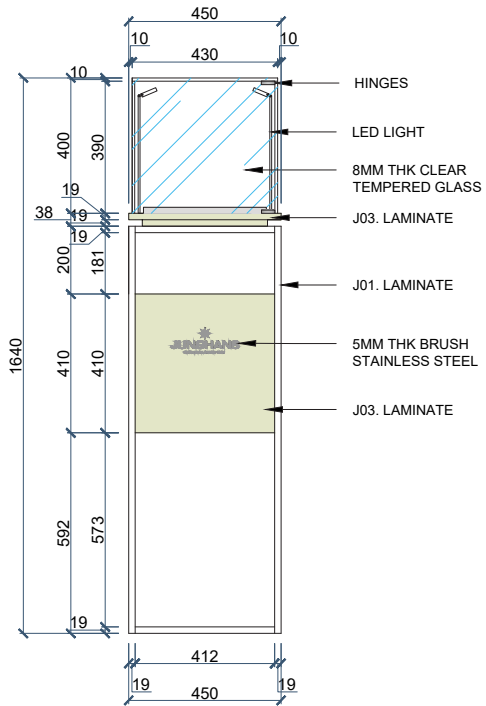

01 LAY OUT PLAN

Symbol	Legend
	Structural Wall
	No Full-height Wall
	Full-height Wall
	No Full-height Wall (New)
	Full-height Wall (New)
	New Dec-Beam / Light Box
	Lease Line
	Existing Lease Line

107-5	8.98 M ²
	96.66 FT ²
CH=4000	FL ±0

- 10 x 10 MM STAINLESS STEEL STRIP BAR
- 8MM THK CLEAR TEMPERED GLASS
- WHITE LAMINATE
- 5MM THK BRUSH STAINLESS STEEL
- J01. LAMINATE
- J01. LAMINATE

COUNTER
REAR VIEW

- 10 x 10 MM STAINLESS STEEL STRIP BAR
- 8MM THK CLEAR TEMPERED GLASS
- WHITE LAMINATE
- LOCK
- J01. LAMINATE

COUNTER
SIDE SECTION

- 10 x 10 MM STAINLESS STEEL STRIP BAR
- 8MM THK CLEAR TEMPERED GLASS
- LOCK
- LOCK
- DETAIL 01

COUNTER
SIDE SECTION

TOWER
FRONT VIEW

TOWER
SIDE SECTION

TOWER
PERSPECTIVE VIEW

01 SECTION B
FRONT VIEW