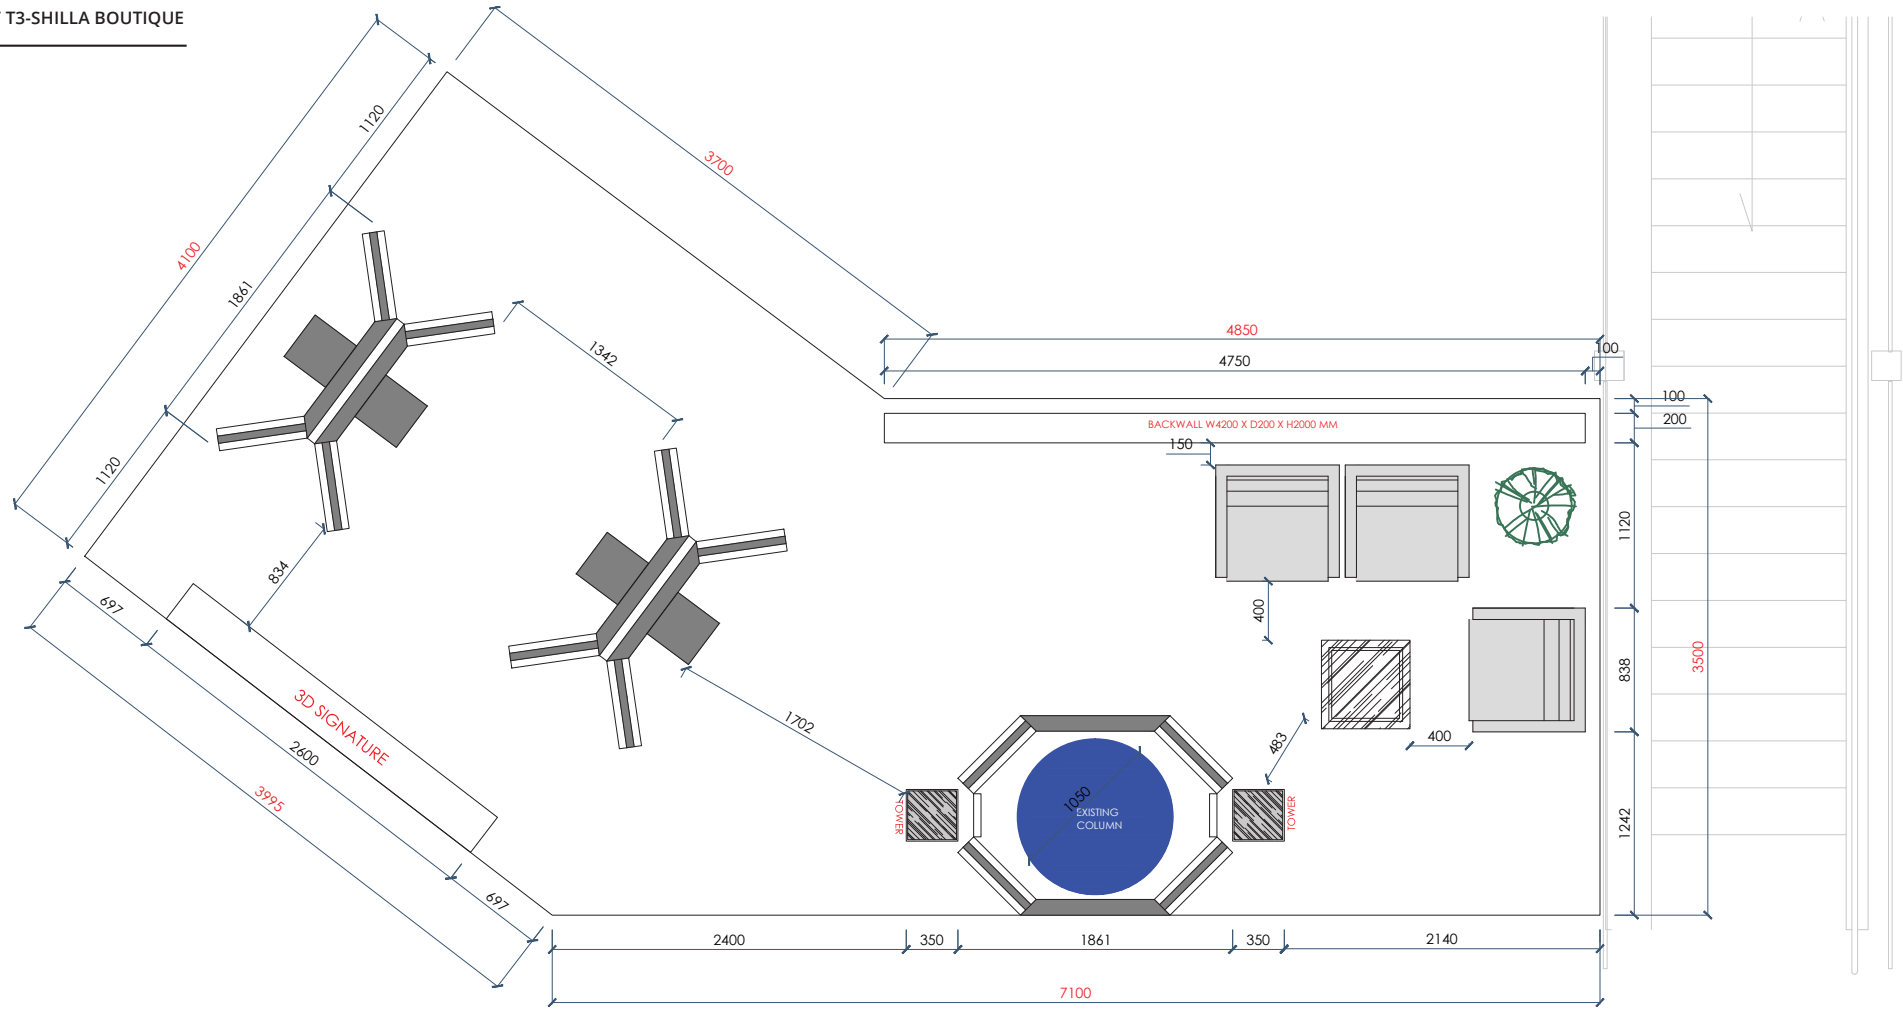

01 LAY OUT PLAN

02 ISOMETRIC VIEW

03 PERSPECTIVE VIEW

TOP VIEW
DISPLAY BACKWALL

DETAIL 01
FRONT

DETAIL 01
SIDE

ELEVATION A
DISPLAY BACKWALL

ELEVATION B
DISPLAY BACKWALL

01 LAY OUT PLAN

02 ISOMETRIC VIEW

03 PERSPECTIVE VIEW

EXHIBITION DESIGN

Location:
VIVO CITY EAST BOULEVARD B

01 LAY OUT PLAN

02 PERSPECTIVE VIEW

Location:
PARKWAY PARADE

NORTH BRIDGE ROAD

01 LAY OUT PLAN

02 FRONT VIEW

14 | window display design

Location:
CHANGI AIRPORT T3-SHILLA BOUTIQUE

01 | FACADE VIEW

WINDOW DISPLAY DESIGN

2017- 2018

01 PERSPECTIVE VIEW

Location:
TISSOT BOUTIQUE - MARINA BAY SAND

01 PERSPECTIVE VIEW

02 ACTUAL PHOTO

01 PERSPECTIVE VIEW

HANGING CLEAR ACRYLIC WITH DIE CUT STICKER

REVERSE STICKER

HANGING VISUAL KAPALINE