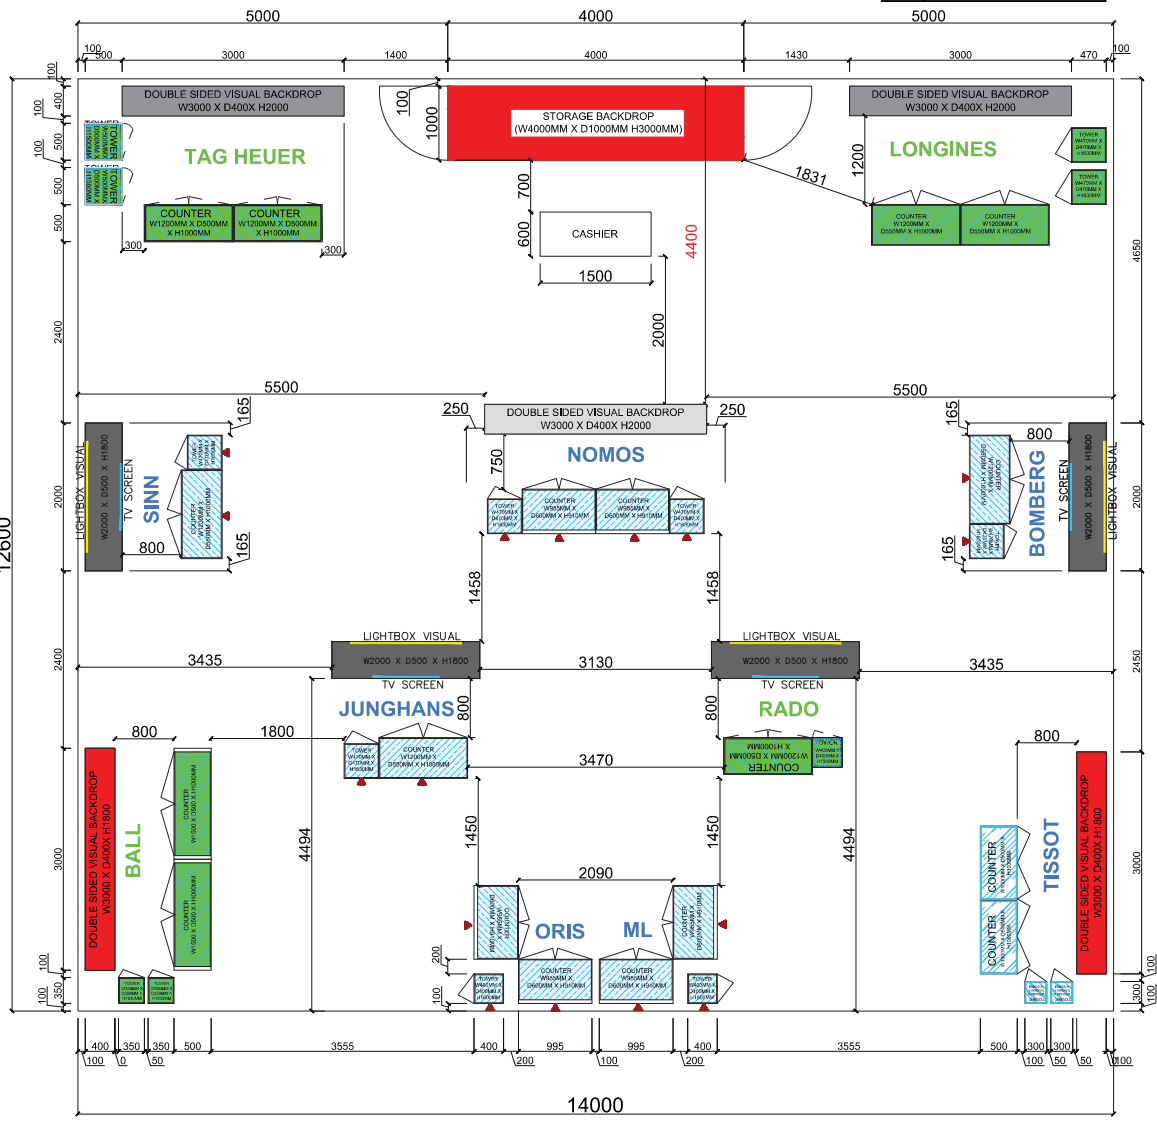

01 LAY OUT PLAN

02 ISOMETRIC VIEW

03 PERSPECTIVE VIEW

TOP VIEW
DISPLAY BACKWALL

DETAIL 01
FRONT

DETAIL 01
SIDE

ELEVATION A
DISPLAY BACKWALL

ELEVATION B
DISPLAY BACKWALL

02 ELEVATION

FRONT ELEVATION

03 PERSPECTIVE VIEW

04 ACTUAL PHOTO

04 | ACTUAL PHOTO

01 LAY OUT PLAN

02 ISOMETRIC VIEW

Location:
CHANGI AIRPORT T3-SHILLA BOUTIQUE

03 ELEVATION

FRONT VIEW

SIDE SECTION

04 PERSPECTIVE VIEW

Location:
CHANGI AIRPORT T3-SHILLA BOUTIQUE

05 | ACTUAL PHOTO

06 | FLYER

01 LAY OUT PLAN

01 LAY OUT PLAN

02 ISOMETRIC VIEW

03 PERSPECTIVE VIEW

EXHIBITION DESIGN

Location:
VIVO CITY EAST BOULEVARD B

01 LAY OUT PLAN

02 PERSPECTIVE VIEW

Location:
PARKWAY PARADE