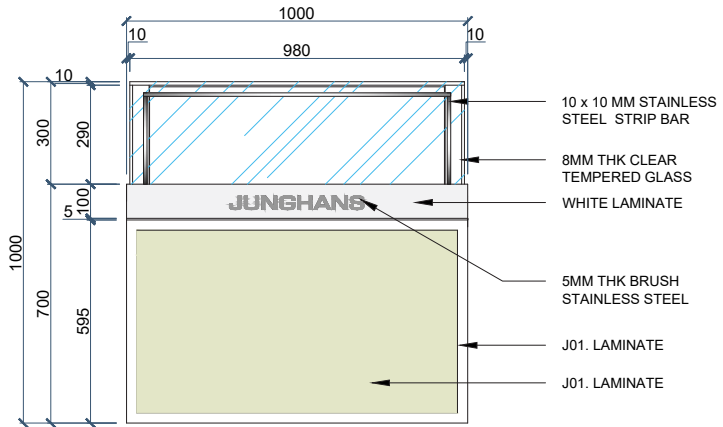

01 LAY OUT PLAN

Symbol	Legend
	Structural Wall
	No Full-height Wall
	Full-height Wall
	No Full-height Wall (New)
	Full-height Wall (New)
	New Dec-Beam / Light Box
	Lease Line
	Existing Lease Line

107-5	8.98 M ²
	96.66 FT ²
CH=4000	FL ±0

02 PERSPECTIVE VIEW

03 ELEVATION

COUNTER
TOP VIEW

- 10 x 10 MM STAINLESS STEEL STRIP BAR
- 10MM THK CLEAR TEMPERED GLASS
- J02. CLOTH

COUNTER
PERSPECTIVE VIEW

COUNTER DETAIL 01
SCALE: 1:5

COUNTER
FRONT VIEW

- 10 x 10 MM STAINLESS STEEL STRIP BAR
- 8MM THK CLEAR TEMPERED GLASS
- WHITE LAMINATE
- 5MM THK BRUSH STAINLESS STEEL
- J01. LAMINATE
- J01. LAMINATE

COUNTER
REAR VIEW

- 10 x 10 MM STAINLESS STEEL STRIP BAR
- 8MM THK CLEAR TEMPERED GLASS
- WHITE LAMINATE
- LOCK
- J01. LAMINATE