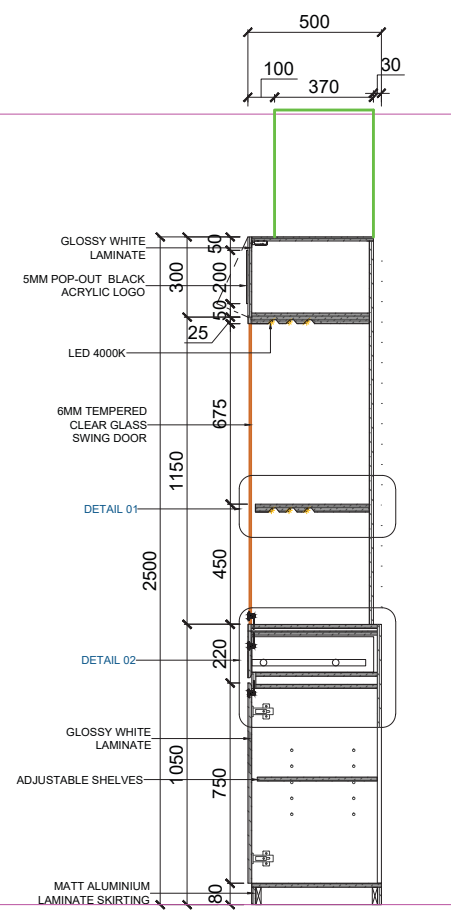

01 LAY OUT PLAN

Symbol	Legend
	Structural Wall
	No Full-height Wall
	Full-height Wall
	No Full-height Wall (New)
	Full-height Wall (New)
	New Dec-Beam / Light Box
	Lease Line
	Existing Lease Line

107-5	8.98 M ²
	96.66 FT ²
CH=4000	FL ±0

COUNTER
SIDE SECTION

- 10 x 10 MM STAINLESS STEEL STRIP BAR
- 8MM THK CLEAR TEMPERED GLASS
- LOCK
- LOCK
- DETAIL 01

COUNTER
SIDE SECTION

TOWER
FRONT VIEW

TOWER
SIDE SECTION

TOWER
PERSPECTIVE VIEW

01 SECTION B
FRONT VIEW

02 SECTION B
SIDE VIEW

03 SECTION B DETAIL 1
SCALE 1:9

01 SECTION D
FRONT VIEW

02 SECTION D
SIDE VIEW

03 SECTION E-E
FRONT VIEW

04 SECTION E-E
SIDE VIEW

01 SECTION F
FRONT VIEW

02 SECTION F
SIDE VIEW

03 SECTION F DETAIL 1
SCALE 1:3

04 SECTION F DETAIL 2
SCALE 1:3

01 SECTION H
FRONT VIEW

02 SECTION H
SIDE VIEW

03 SECTION H DETAIL 01
SCALE 1:3

04 SECTION H DETAIL 02
SCALE 1:3

04 SECTION H DETAIL 03
SCALE 1:3