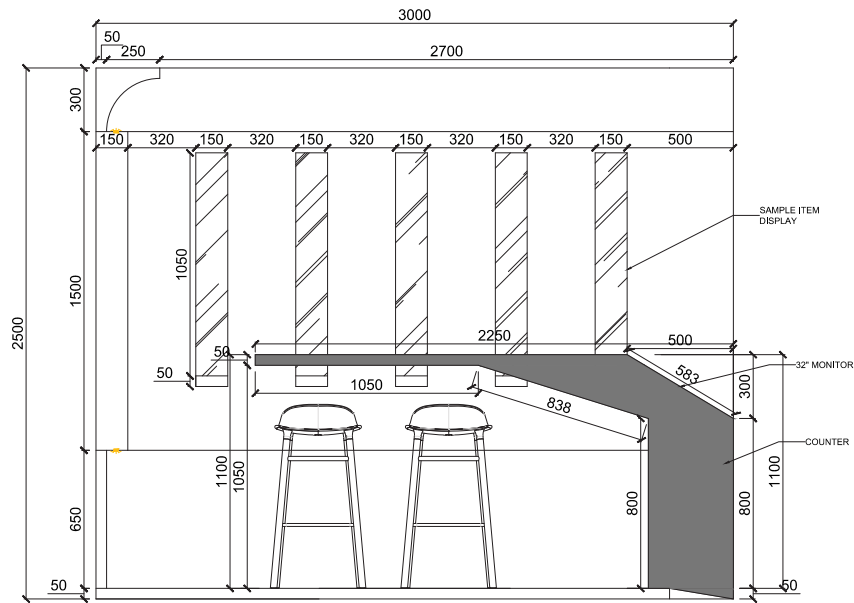

Location:
CHANGI AIRPORT T3-SHILLA BOUTIQUE

FRONT VIEW

SIDE SECTION