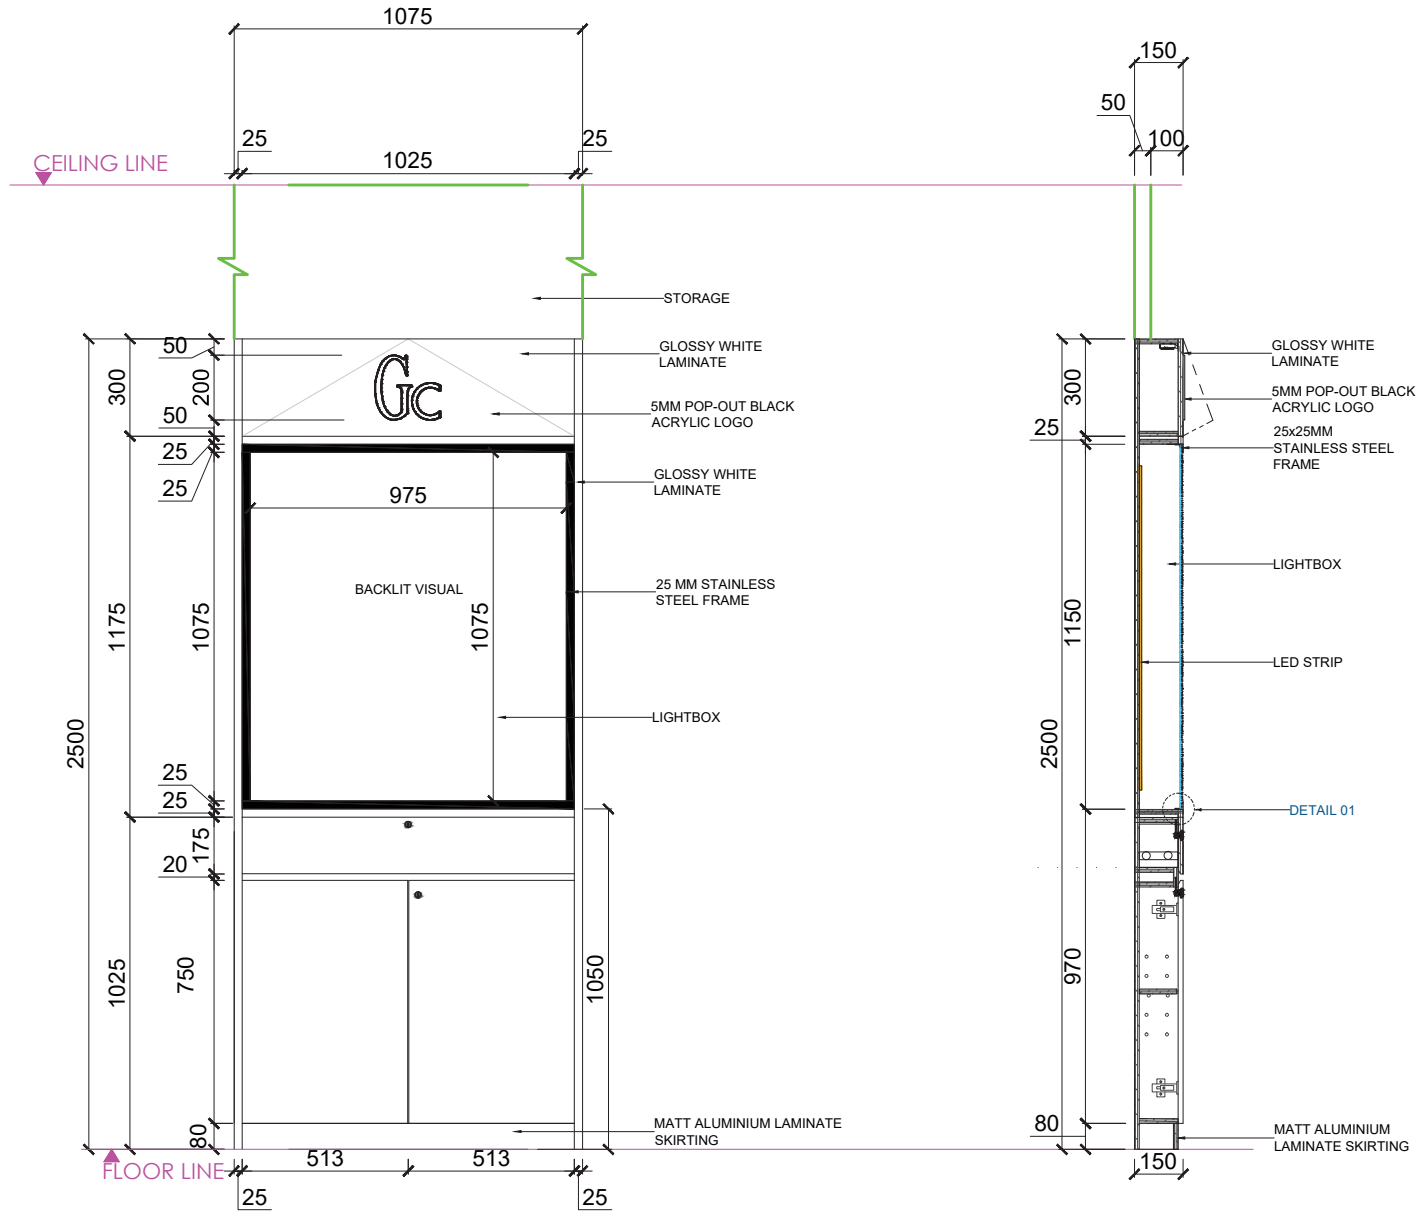

01 LAY OUT PLAN

Symbol	Legend
	Structural Wall
	No Full-height Wall
	Full-height Wall
	No Full-height Wall (New)
	Full-height Wall (New)
	New Dec-Beam / Light Box
	Lease Line
	Existing Lease Line

107-5	8.98 M ²
	96.66 FT ²
CH=4000	FL ±0

02 SECTION B
SIDE VIEW

03 SECTION B DETAIL 1
SCALE 1:9

01 SECTION D
FRONT VIEW

02 SECTION D
SIDE VIEW

03 SECTION E-E
FRONT VIEW

04 SECTION E-E
SIDE VIEW

01 SECTION F
FRONT VIEW

02 SECTION F
SIDE VIEW

03 SECTION F DETAIL 1
SCALE 1:3

04 SECTION F DETAIL 2
SCALE 1:3

01 SECTION H
FRONT VIEW

02 SECTION H
SIDE VIEW

03 SECTION H DETAIL 01
SCALE 1:3

04 SECTION H DETAIL 02
SCALE 1:3

04 SECTION H DETAIL 03
SCALE 1:3